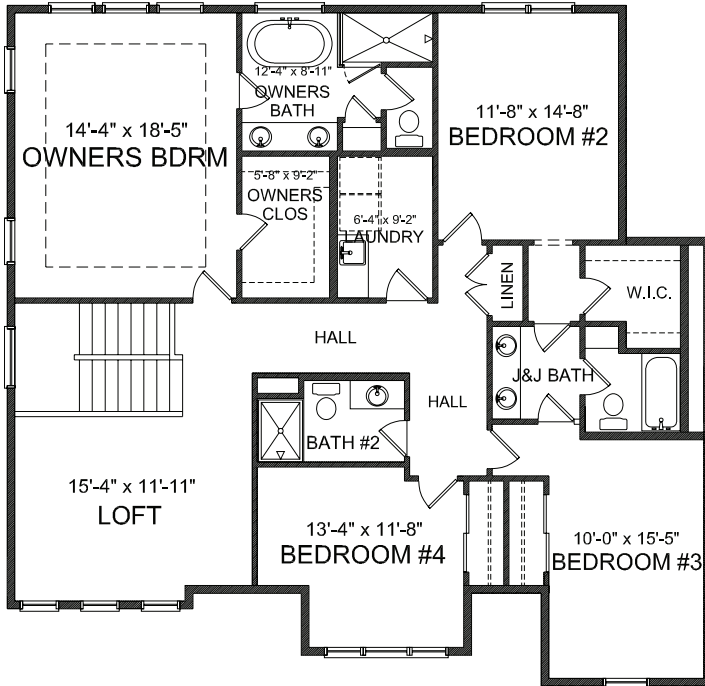

UPPER LEVEL