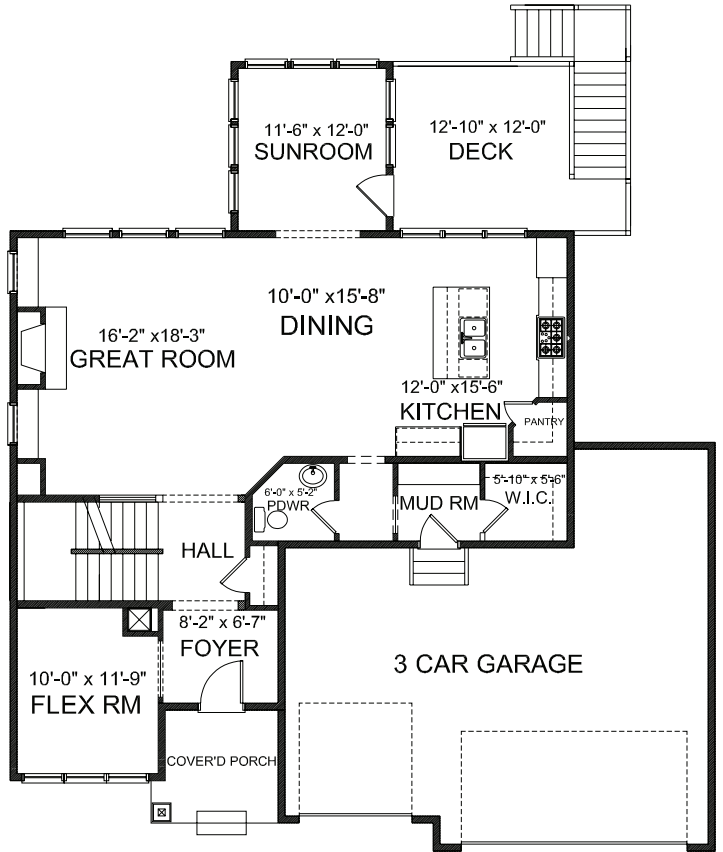

## LANGDEN ELEVATION B

5 Bedrooms

5 Baths

3 Car Garage

4,091 sq. ft.

### MAIN LEVEL