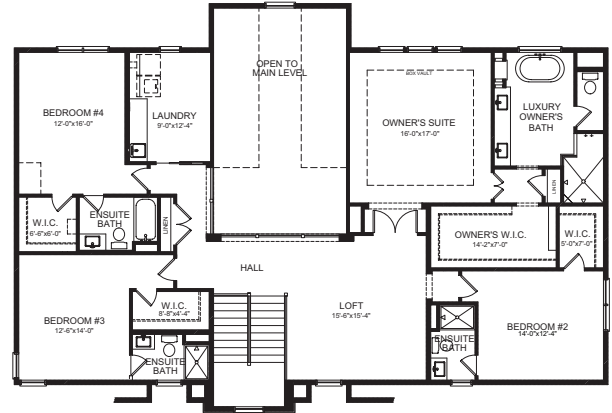

## MAIN LEVEL

## UPPER LEVEL

## LOWER LEVEL

# THE BLUFFS

AT LAKE LUCY

**CUSTOM MODEL**  
 6950 Lucy Ridge Lane  
 CHANHASSEN, MN

**5 Bedrooms**  
**6 Baths**  
**Athletic Court**  
**5,918 Sq Ft**  
**4-Car Garage**

GONYEAHOMES.COM

Pricing, specifications, terms and conditions are subject to change without notice. Photographs are for illustrative purposes only and may show options that are not available or for an additional cost. All plan illustrations are artist's concept and are not part of a legal contract. Note that plan square footages and room dimensions may vary according to elevation and options selected. Home is subject to prior sale or withdrawal from the market. E.&O.E. July 2021. See our New Home Specialists for details. License #BC002459