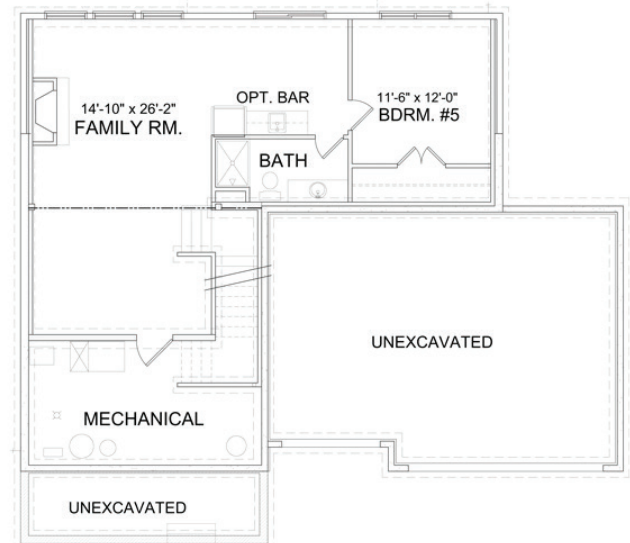

843 Arbor Woods Rd, Victoria

ALDEN ELEVATION B

5 Bedrooms
4 Baths
3 Car Garage
3,586 sq. ft.

MAIN LEVEL

UPPER LEVEL

LOWER LEVEL

STONEGATE BUILDERS

■ A DIVISION OF GONYEA COMPANIES ■

Home is subject to prior sale or withdrawal from the market. Photographs are for illustrative purposes only and may show options that are not available or for an additional charge. Renderings and floor plans are artist conception only. Square footage is approximate. Pricing is subject to change at anytime without notice. See the sales associate for details. License #BC723087. 1000 Boone Avenue North, Suite 400 • Minneapolis, MN 55427 • stonegatebuilders.com • 763.317.8831