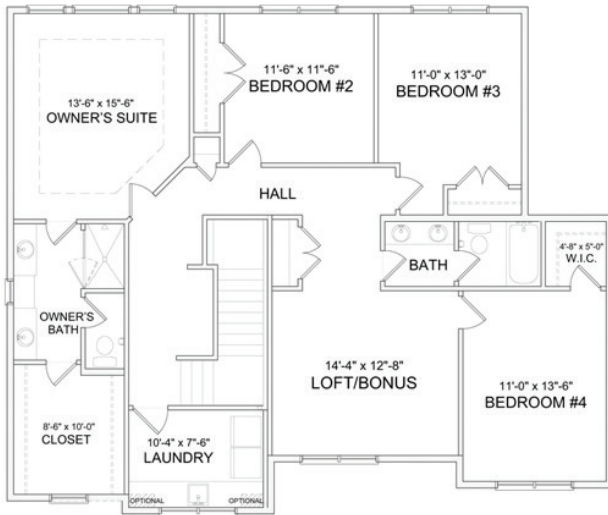

843 Arbor Woods Rd, Victoria

ALDEN ELEVATION B

5 Bedrooms
4 Baths
3 Car Garage
3,586 sq. ft.

MAIN LEVEL

UPPER LEVEL

LOWER LEVEL

STONEGATE BUILDERS

■ A DIVISION OF GONYEA COMPANIES ■

Home is subject to prior sale or withdrawal from the market. Photographs are for illustrative purposes only and may show options that are not available or for an additional charge. Renderings and floor plans are artist conception only. Square footage is approximate. Pricing is subject to change at anytime without notice. See the sales associate for details. License #BC723087. 1000 Boone Avenue North, Suite 400 • Minneapolis, MN 55427 • stonegatebuilders.com • 763.317.8831