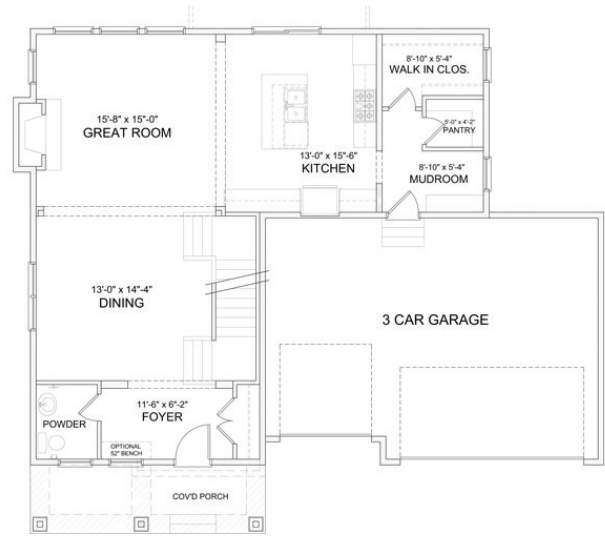

843 Arbor Woods Rd, Victoria

ALDEN ELEVATION B

5 Bedrooms
4 Baths
3 Car Garage
3,586 sq. ft.

MAIN LEVEL

UPPER LEVEL

LOWER LEVEL

STONEGATE BUILDERS

■ A DIVISION OF GONYEA COMPANIES ■

Home is subject to prior sale or withdrawal from the market. Photographs are for illustrative purposes only and may show options that are not available or for an additional charge. Renderings and floor plans are artist conception only. Square footage is approximate. Pricing is subject to change at anytime without notice. See the sales associate for details. License #BC723087. 1000 Boone Avenue North, Suite 400 • Minneapolis, MN 55427 • stonegatebuilders.com • 763.317.8831