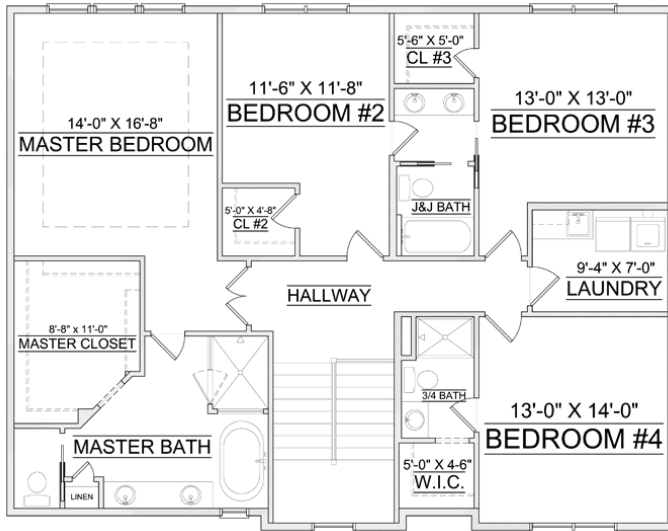

9058 Bur Oak Rd, Woodbury

HARRIET ELEVATION D

5 Bedrooms
5 Baths
3 Car Garage
4,758 sq. ft.

MAIN LEVEL

UPPER LEVEL

LOWER LEVEL

STONEGATE BUILDERS

■ A DIVISION OF GONYEA COMPANIES ■