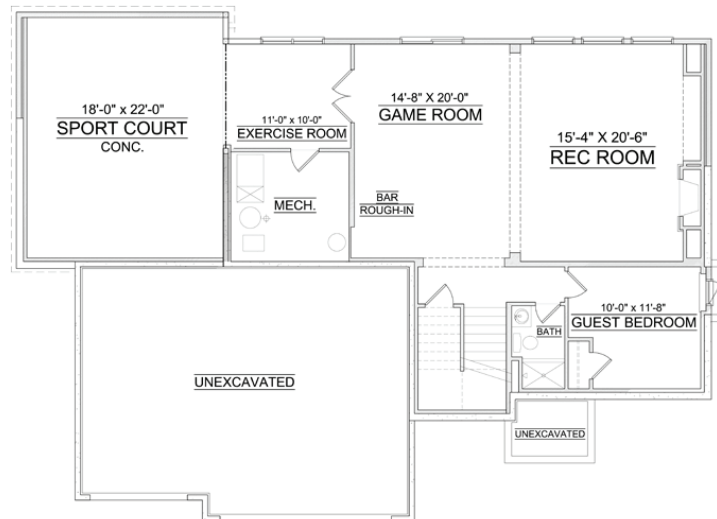

9058 Bur Oak Rd, Woodbury

HARRIET ELEVATION D

5 Bedrooms
5 Baths
3 Car Garage
4,758 sq. ft.

MAIN LEVEL

UPPER LEVEL

LOWER LEVEL

STONEGATE BUILDERS

■ A DIVISION OF GONYEA COMPANIES ■

Home is subject to prior sale or withdrawal from the market. Photographs are for illustrative purposes only and may show options that are not available or for an additional charge. Renderings and floor plans are artist conception only. Square footage is approximate. Pricing is subject to change at anytime without notice. See the sales associate for details. License #BC723087. 1000 Boone Avenue North, Suite 400 • Minneapolis, MN 55427 • stonegatebuilders.com • 763.317.8831