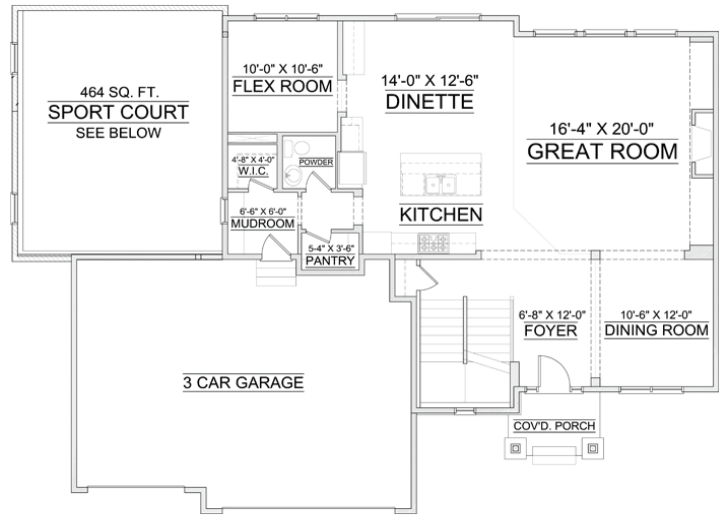

9058 Bur Oak Rd, Woodbury

HARRIET ELEVATION D

5 Bedrooms
5 Baths
3 Car Garage
4,758 sq. ft.

MAIN LEVEL

UPPER LEVEL

LOWER LEVEL

STONEGATE BUILDERS

■ A DIVISION OF GONYEA COMPANIES ■

Home is subject to prior sale or withdrawal from the market. Photographs are for illustrative purposes only and may show options that are not available or for an additional charge. Renderings and floor plans are artist conception only. Square footage is approximate. Pricing is subject to change at anytime without notice. See the sales associate for details. License #BC723087. 1000 Boone Avenue North, Suite 400 • Minneapolis, MN 55427 • stonegatebuilders.com • 763.317.8831