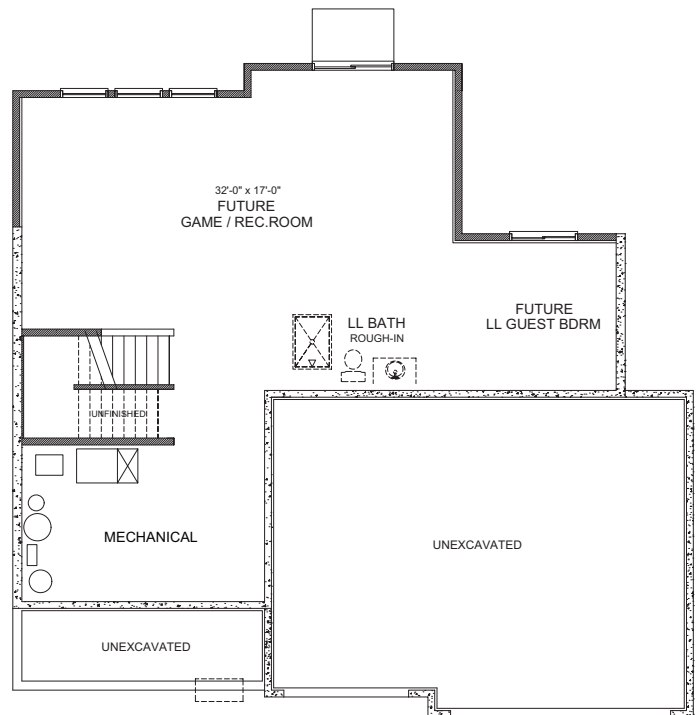

7097 61st Street S, Cottage Grove

MARION ELEVATION A

4 Bedrooms
3 Baths
3 Car Garage
2,693 sq. ft.

UPPER LEVEL

MAIN LEVEL

LOWER LEVEL

STONEGATE BUILDERS

■ A DIVISION OF GONYEA COMPANIES ■

Home is subject to prior sale or withdrawal from the market. Photographs are for illustrative purposes only and may show options that are not available or for an additional charge. Renderings and floor plans are artist conception only. Square footage is approximate. Pricing is subject to change at anytime without notice. See the sales associate for details. License #BC002459. 1000 Boone Avenue North, Suite 400 • Minneapolis, MN 55427 • stonegatebuilders.com • 763.432.4500