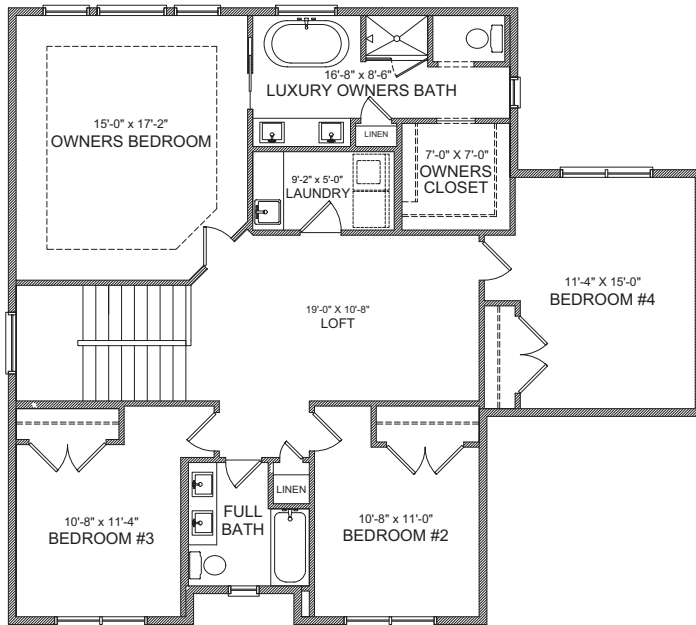

7097 61st Street S, Cottage Grove

MARION ELEVATION A

4 Bedrooms
3 Baths
3 Car Garage
2,693 sq. ft.

UPPER LEVEL

MAIN LEVEL

LOWER LEVEL

STONEGATE BUILDERS

■ A DIVISION OF GONYEA COMPANIES ■

Home is subject to prior sale or withdrawal from the market. Photographs are for illustrative purposes only and may show options that are not available or for an additional charge. Renderings and floor plans are artist conception only. Square footage is approximate. Pricing is subject to change at anytime without notice. See the sales associate for details. License #BC002459. 1000 Boone Avenue North, Suite 400 • Minneapolis, MN 55427 • stonegatebuilders.com • 763.432.4500