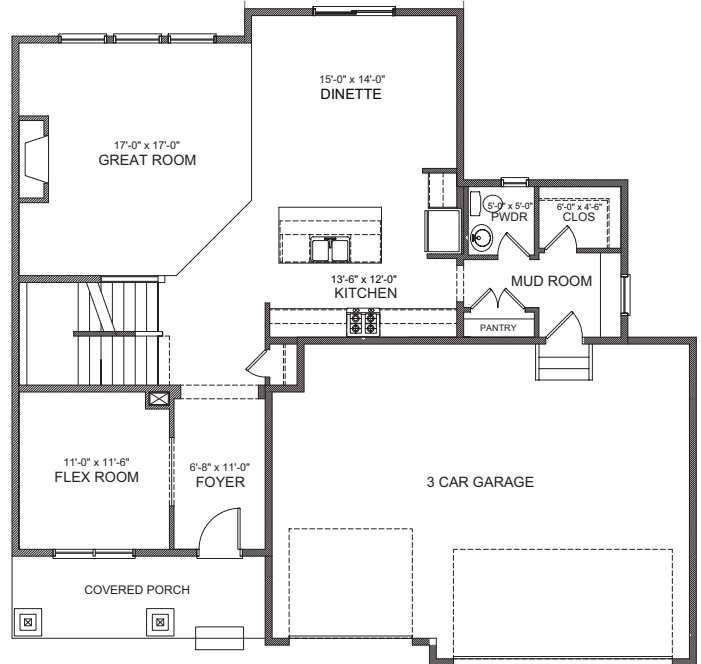

7097 61st Street S, Cottage Grove

MARION ELEVATION A

4 Bedrooms
3 Baths
3 Car Garage
2,693 sq. ft.

UPPER LEVEL

MAIN LEVEL

LOWER LEVEL

STONEGATE BUILDERS

■ A DIVISION OF GONYEA COMPANIES ■

Home is subject to prior sale or withdrawal from the market. Photographs are for illustrative purposes only and may show options that are not available or for an additional charge. Renderings and floor plans are artist conception only. Square footage is approximate. Pricing is subject to change at anytime without notice. See the sales associate for details. License #BC002459. 1000 Boone Avenue North, Suite 400 • Minneapolis, MN 55427 • stonegatebuilders.com • 763.432.4500