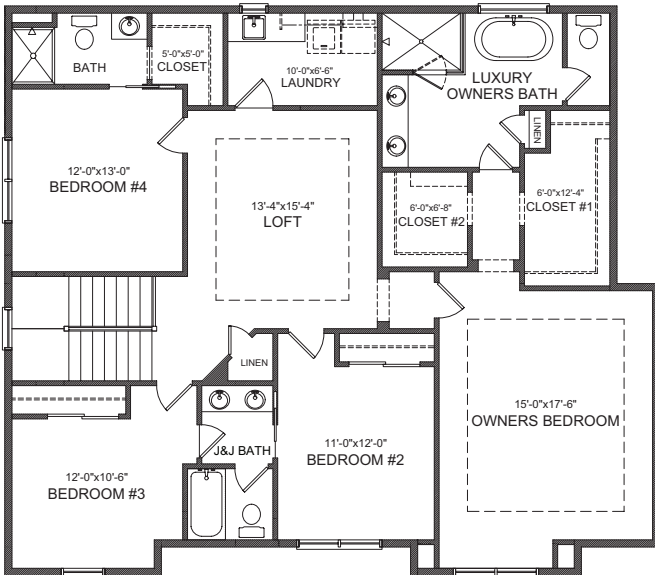

UPPER LEVEL