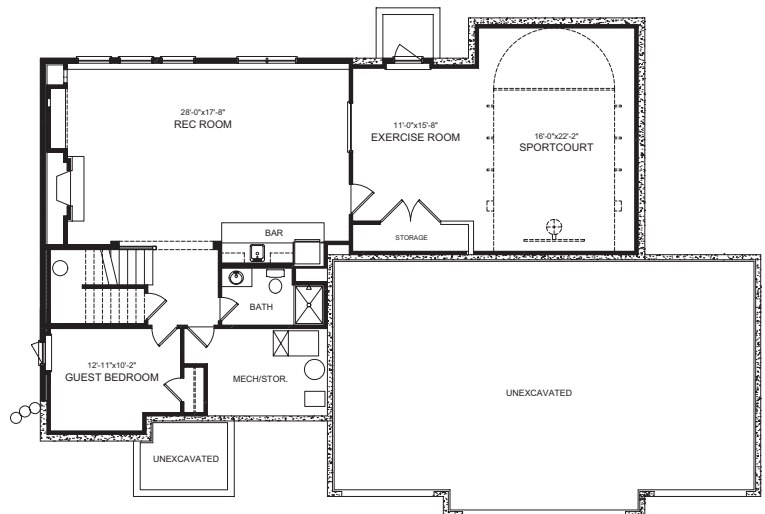

LOWER LEVEL

STONEGATE BUILDERS

■ A DIVISION OF GONYEA COMPANIES ■

Home is subject to prior sale or withdrawal from the market. Photographs are for illustrative purposes only and may show options that are not available or for an additional charge. Renderings and floor plans are artist conception only. Square footage is approximate. Pricing is subject to change at anytime without notice. See the sales associate for details. License #BC002459. 1000 Boone Avenue North, Suite 400 • Minneapolis, MN 55427 • stonegatebuilders.com • 763.432.4500