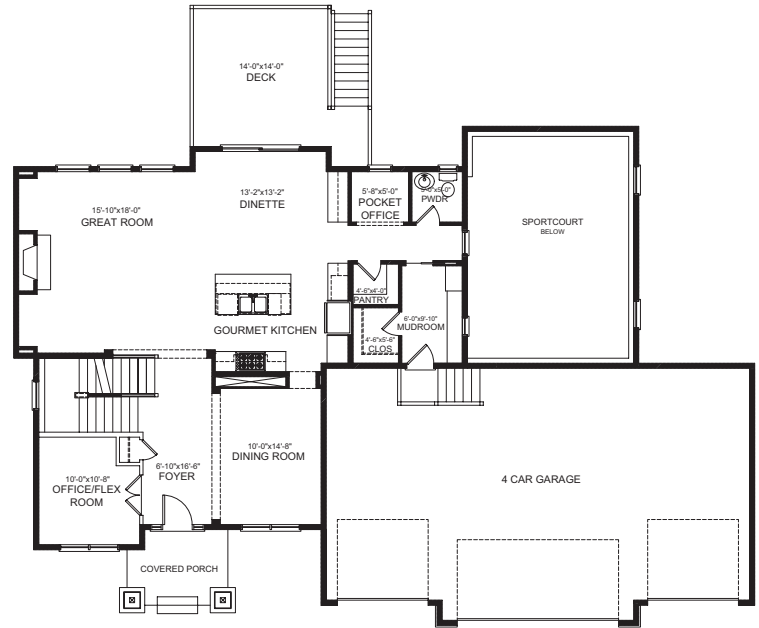

## NOKOMIS ELEVATION D

5 Bedrooms  
5 Baths  
4 Car Garage  
Sportcourt  
4,782 sq. ft.

### MAIN LEVEL