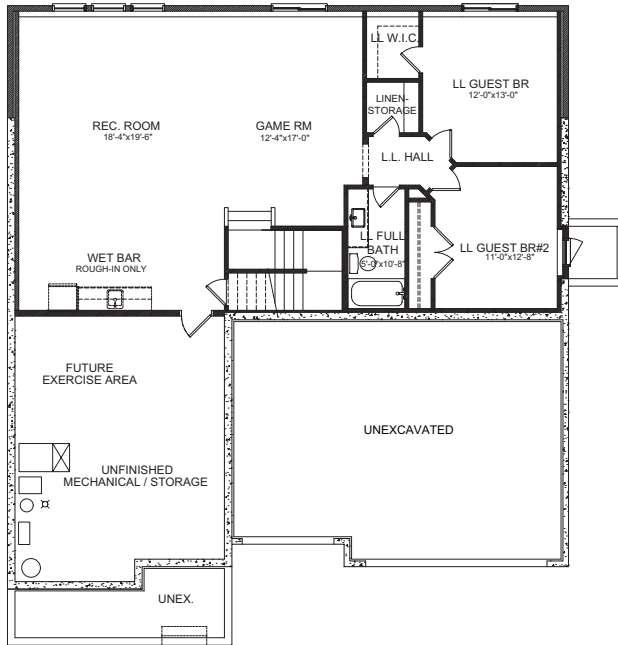

MAIN LEVEL

UPPER LEVEL

LOWER LEVEL

The PALMER
 4836 Sonoma Road
 WOODBURY, MN

4 Bedrooms
4 Baths
3,926 Sq Ft
3-Car Garage

STONEGATEBUILDERS.COM