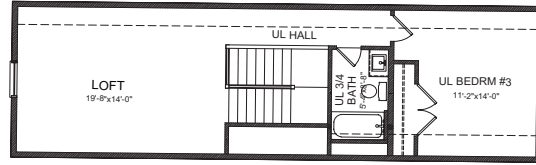

MAIN LEVEL

UPPER LEVEL

LOWER LEVEL

The PALMER
 4836 Sonoma Road
 WOODBURY, MN

4 Bedrooms
4 Baths
3,926 Sq Ft
3-Car Garage

STONEGATEBUILDERS.COM