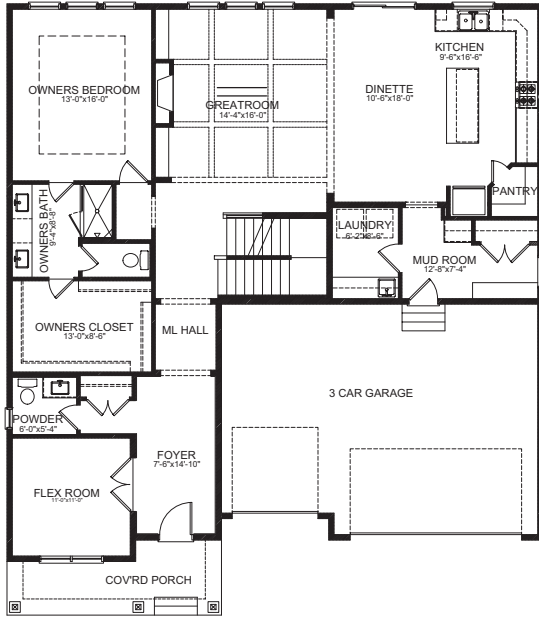

MAIN LEVEL

UPPER LEVEL

LOWER LEVEL

The PALMER
 4836 Sonoma Road
 WOODBURY, MN

4 Bedrooms
4 Baths
3,926 Sq Ft
3-Car Garage

STONEGATEBUILDERS.COM