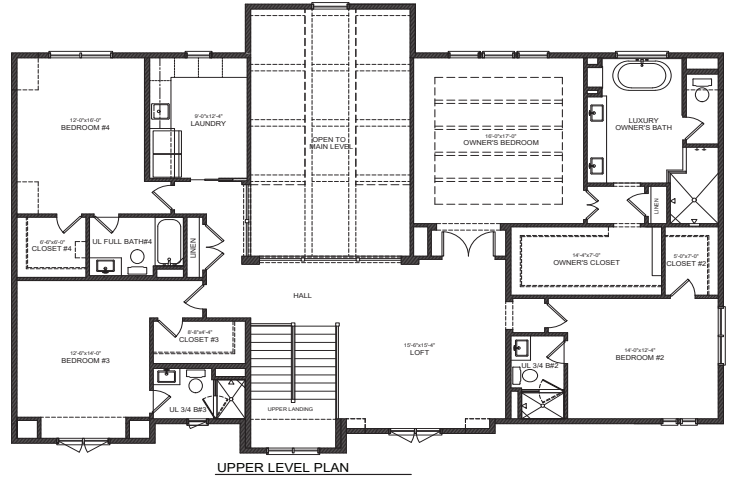

## MAIN LEVEL

## UPPER LEVEL

## LOWER LEVEL

The St. Croix E  
17060 46th Ave N  
PLYMOUTH, MN

5 Bedrooms  
6 Baths  
5,932Sq Ft  
3-Car Garage

STONEGATEBUILDERS.COM