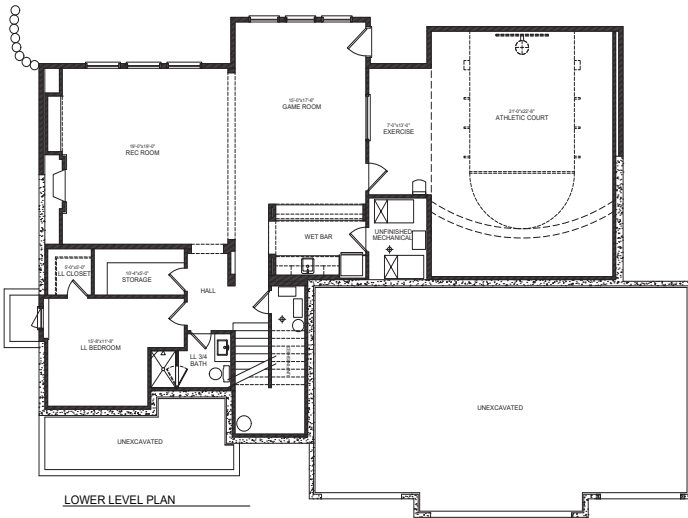

## MAIN LEVEL

## UPPER LEVEL

## LOWER LEVEL

The St. Croix E  
17060 46th Ave N  
PLYMOUTH, MN

5 Bedrooms  
6 Baths  
5,932Sq Ft  
3-Car Garage

STONEGATEBUILDERS.COM