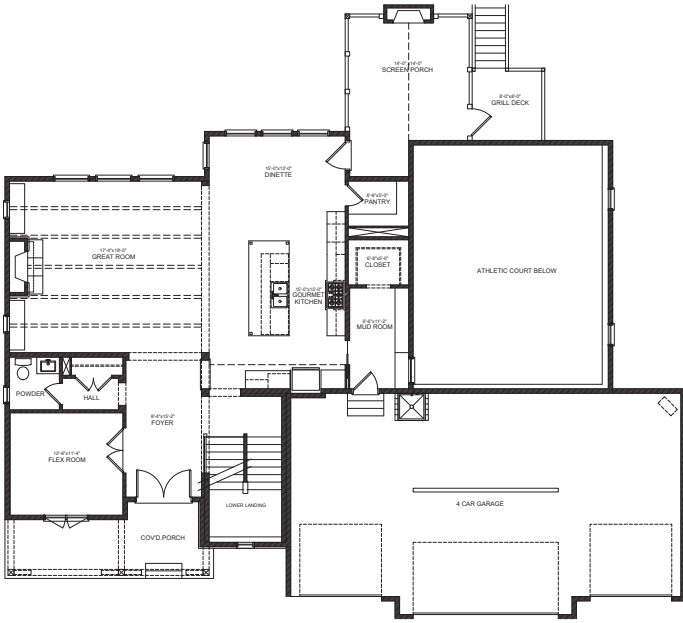

## MAIN LEVEL

## UPPER LEVEL

## LOWER LEVEL

The St. Croix E  
17060 46th Ave N  
PLYMOUTH, MN

5 Bedrooms  
6 Baths  
5,932Sq Ft  
3-Car Garage

STONEGATEBUILDERS.COM