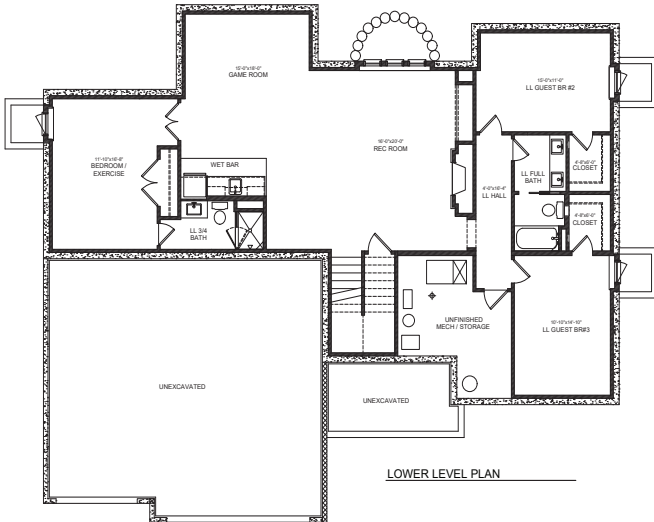

MAIN LEVEL

UPPER LEVEL

LOWER LEVEL

The MISSISSIPPI MODEL
17065 46th Ave N
PLYMOUTH, MN

5 Bedrooms
5 Baths
4,490 Sq Ft
3-Car Garage

STONEGATEBUILDERS.COM