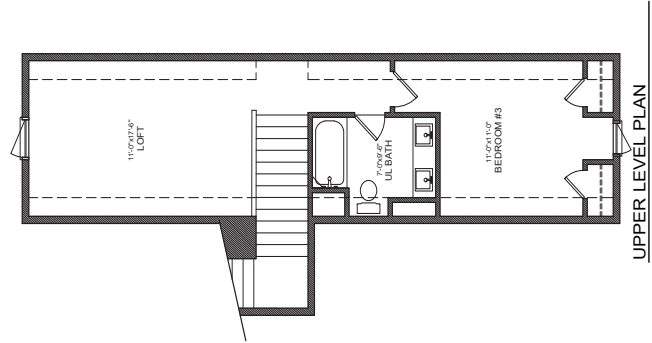

MAIN LEVEL

UPPER LEVEL

LOWER LEVEL

The MISSISSIPPI MODEL
17065 46th Ave N
PLYMOUTH, MN

5 Bedrooms
5 Baths
4,490 Sq Ft
3-Car Garage

STONEGATEBUILDERS.COM