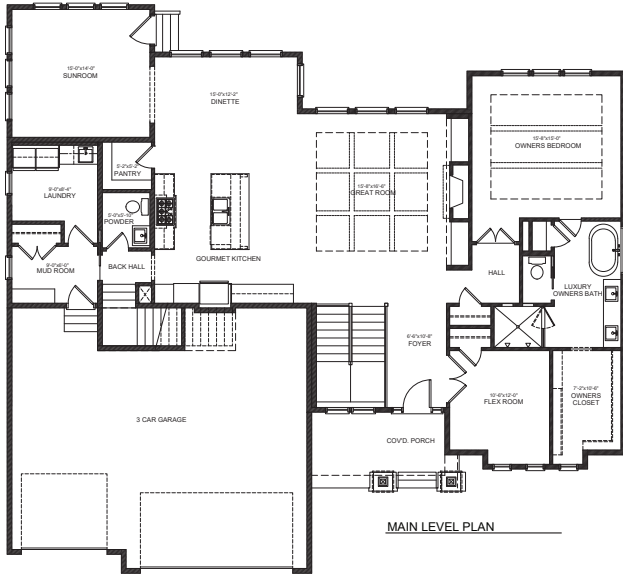

MAIN LEVEL

UPPER LEVEL

LOWER LEVEL

The MISSISSIPPI MODEL
17065 46th Ave N
PLYMOUTH, MN

5 Bedrooms
5 Baths
4,490 Sq Ft
3-Car Garage

STONEGATEBUILDERS.COM