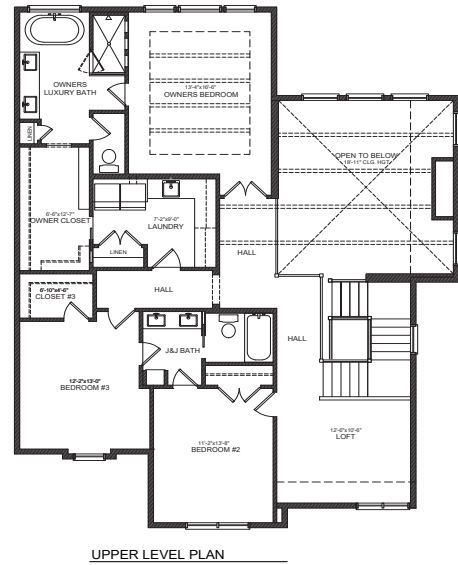

MAIN LEVEL

MAIN LEVEL PLAN

UPPER LEVEL

UPPER LEVEL PLAN

LOWER LEVEL

LOWER LEVEL PLAN

EVANSWOOD

The Pepin D
10100 Peony Lane N
 MAPLE GROVE, MN

5 Bedrooms
4 Baths
4,996 Sq Ft
3-Car Garage

STONEGATEBUILDERS.COM