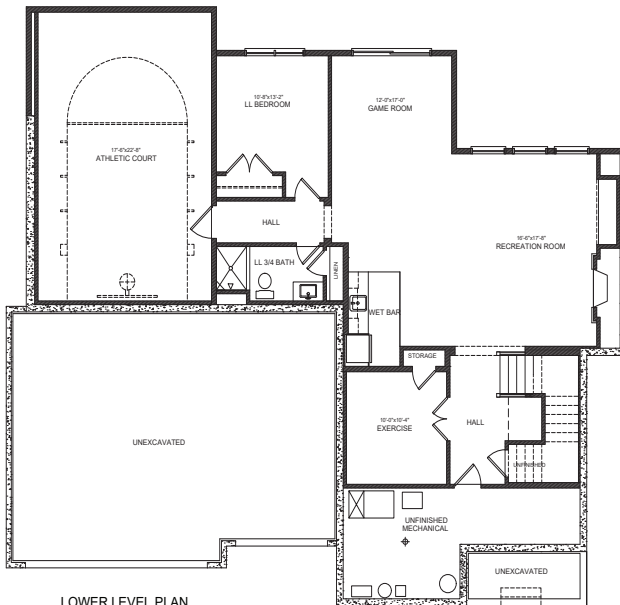

MAIN LEVEL

MAIN LEVEL PLAN

UPPER LEVEL

UPPER LEVEL PLAN

LOWER LEVEL

LOWER LEVEL PLAN

EVANSWOOD

The Pepin D
10100 Peony Lane N
 MAPLE GROVE, MN

5 Bedrooms
4 Baths
4,996 Sq Ft
3-Car Garage

STONEGATEBUILDERS.COM