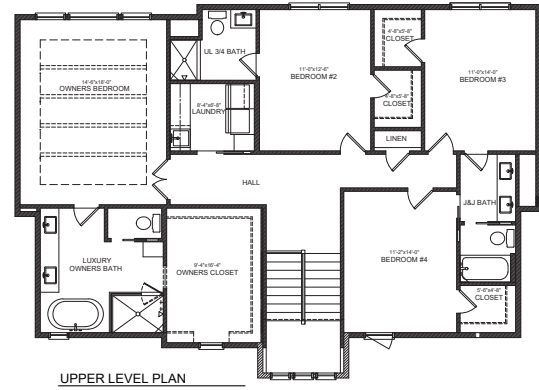

MAIN LEVEL

UPPER LEVEL

LOWER LEVEL

The ITASCA MODEL
 9335 Eagle Ridge Road
 CHANHASSEN, MN

- 5 Bedrooms
- 5 Baths
- 4,545 Sq Ft
- 3-Car Garage

STONEGATEBUILDERS.COM

Pricing, specifications, terms and conditions are subject to change without notice. Photographs are for illustrative purposes only and may show options that are not available or for an additional cost. All plan illustrations are artist's concept and are not part of a legal contract. Note that plan square footages and room dimensions may vary according to elevation and options selected. Home is subject to prior sale or withdrawal from the market. E.&O.E. Feb. 2023. See our New Home Specialists for details. License #BC002459