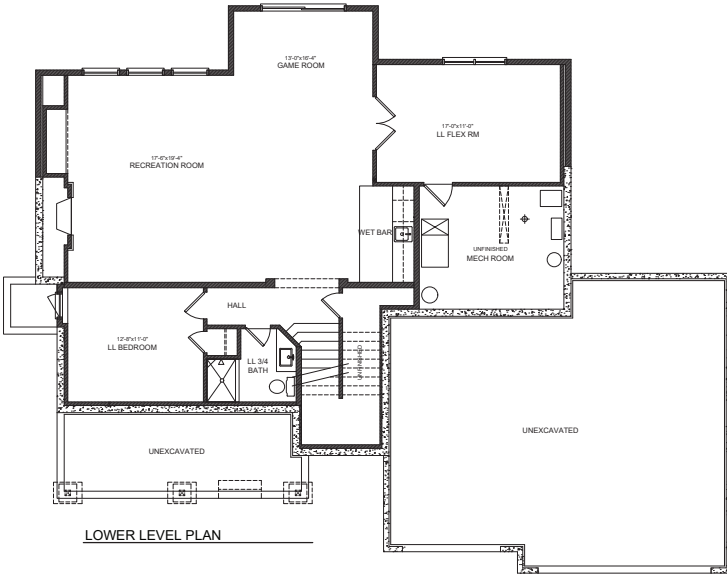

MAIN LEVEL

UPPER LEVEL

LOWER LEVEL

The ITASCA MODEL
 9335 Eagle Ridge Road
 CHANHASSEN, MN

- 5 Bedrooms
- 5 Baths
- 4,545 Sq Ft
- 3-Car Garage

STONEGATEBUILDERS.COM

Pricing, specifications, terms and conditions are subject to change without notice. Photographs are for illustrative purposes only and may show options that are not available or for an additional cost. All plan illustrations are artist's concept and are not part of a legal contract. Note that plan square footages and room dimensions may vary according to elevation and options selected. Home is subject to prior sale or withdrawal from the market. E.&O.E. Feb. 2023. See our New Home Specialists for details. License #BC002459