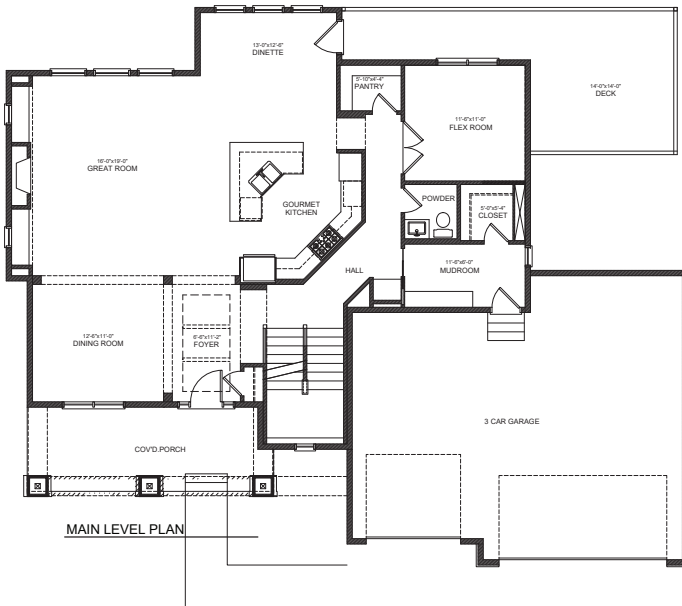

MAIN LEVEL

UPPER LEVEL

LOWER LEVEL

The ITASCA MODEL
9335 Eagle Ridge Road
CHANHASSEN, MN

- 5 Bedrooms
- 5 Baths
- 4,545 Sq Ft
- 3-Car Garage

STONEGATEBUILDERS.COM

Pricing, specifications, terms and conditions are subject to change without notice. Photographs are for illustrative purposes only and may show options that are not available or for an additional cost. All plan illustrations are artist's concept and are not part of a legal contract. Note that plan square footages and room dimensions may vary according to elevation and options selected. Home is subject to prior sale or withdrawal from the market. E.&O.E. Feb. 2023. See our New Home Specialists for details. License #BC002459