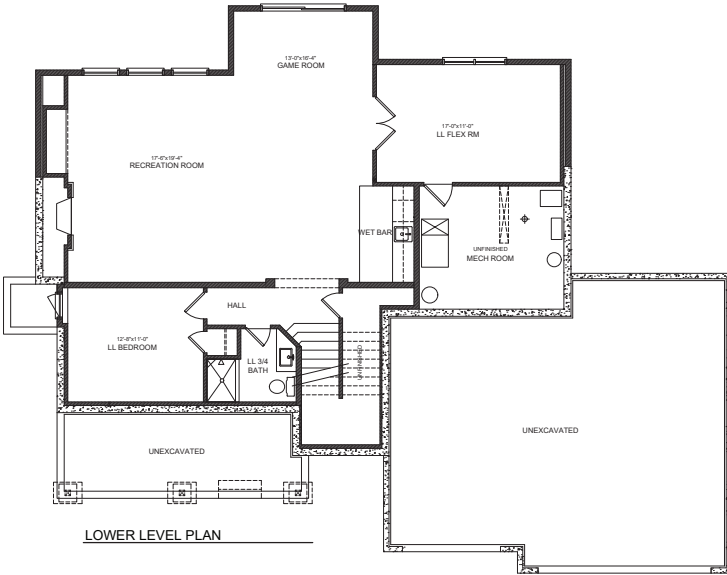

MAIN LEVEL

UPPER LEVEL

LOWER LEVEL

The ITASCA MODEL
9335 Eagle Ridge Road
CHANHASSEN, MN

- 5 Bedrooms
- 5 Baths
- 4,545 Sq Ft
- 3-Car Garage

STONEGATEBUILDERS.COM

Pricing, specifications, terms and conditions are subject to change without notice. Photographs are for illustrative purposes only and may show options that are not available or for an additional cost. All plan illustrations are artist's concept and are not part of a legal contract. Note that plan square footages and room dimensions may vary according to elevation and options selected. Home is subject to prior sale or withdrawal from the market. E.&O.E. Feb. 2023. See our New Home Specialists for details. License #BC002459