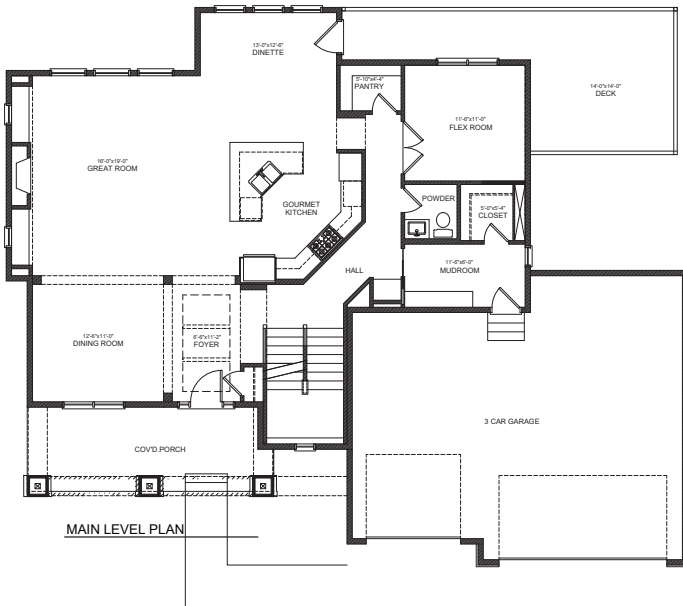

MAIN LEVEL

UPPER LEVEL

LOWER LEVEL

The ITASCA MODEL
 9335 Eagle Ridge Road
 CHANHASSEN, MN

- 5 Bedrooms
- 5 Baths
- 4,545 Sq Ft
- 3-Car Garage

STONEGATEBUILDERS.COM

Pricing, specifications, terms and conditions are subject to change without notice. Photographs are for illustrative purposes only and may show options that are not available or for an additional cost. All plan illustrations are artist's concept and are not part of a legal contract. Note that plan square footages and room dimensions may vary according to elevation and options selected. Home is subject to prior sale or withdrawal from the market. E.&O.E. Feb. 2023. See our New Home Specialists for details. License #BC002459