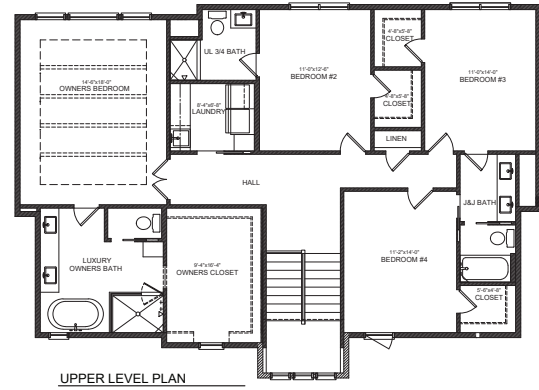

MAIN LEVEL

UPPER LEVEL

LOWER LEVEL

The ITASCA MODEL
9335 Eagle Ridge Road
CHANHASSEN, MN

- 5 Bedrooms
- 5 Baths
- 4,545 Sq Ft
- 3-Car Garage

STONEGATEBUILDERS.COM

Pricing, specifications, terms and conditions are subject to change without notice. Photographs are for illustrative purposes only and may show options that are not available or for an additional cost. All plan illustrations are artist's concept and are not part of a legal contract. Note that plan square footages and room dimensions may vary according to elevation and options selected. Home is subject to prior sale or withdrawal from the market. E.&O.E. Feb. 2023. See our New Home Specialists for details. License #BC002459