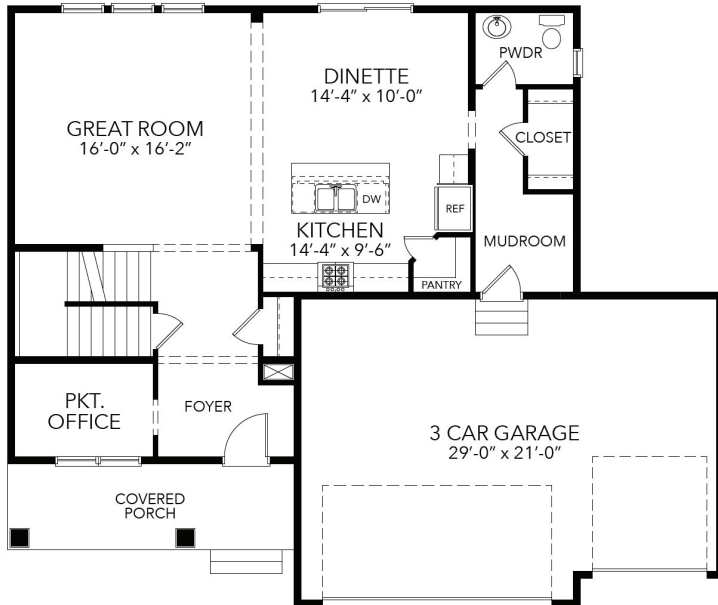

MAIN LEVEL

UPPER LEVEL

LOWER LEVEL

THE EDGE AT EASTBROOKE

6147 Harkness Lane South
COTTAGE GROVE, MN

3 Bedrooms
3 Baths
2,384 Sq Ft
3-Car Garage

STONEGATEBUILDERS.COM