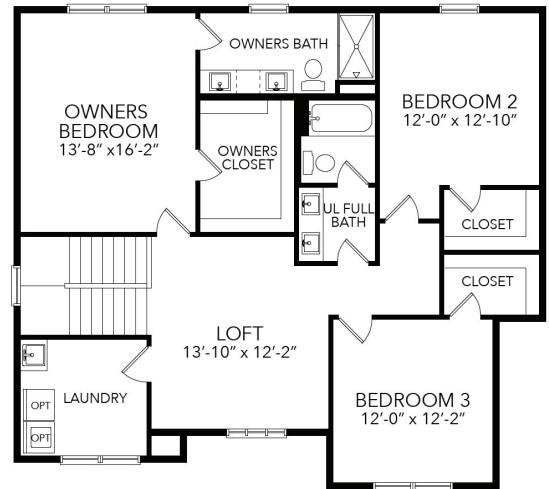

MAIN LEVEL

UPPER LEVEL

LOWER LEVEL

THE EDGE AT EASTBROOKE

6147 Harkness Lane South
COTTAGE GROVE, MN

3 Bedrooms
3 Baths
2,384 Sq Ft
3-Car Garage

STONEGATEBUILDERS.COM