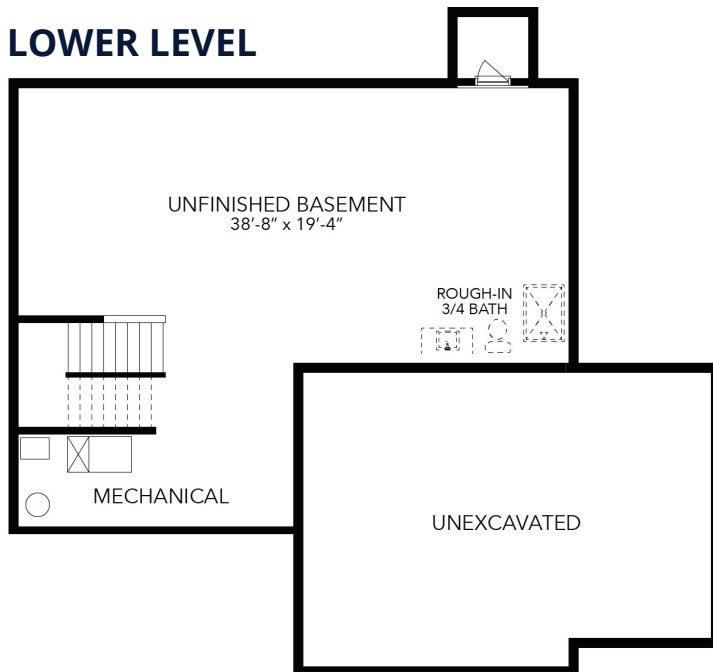

MAIN LEVEL

UPPER LEVEL

LOWER LEVEL

THE EDGE AT EASTBROOKE

6147 Harkness Lane South
COTTAGE GROVE, MN

3 Bedrooms
3 Baths
2,384 Sq Ft
3-Car Garage

STONEGATEBUILDERS.COM