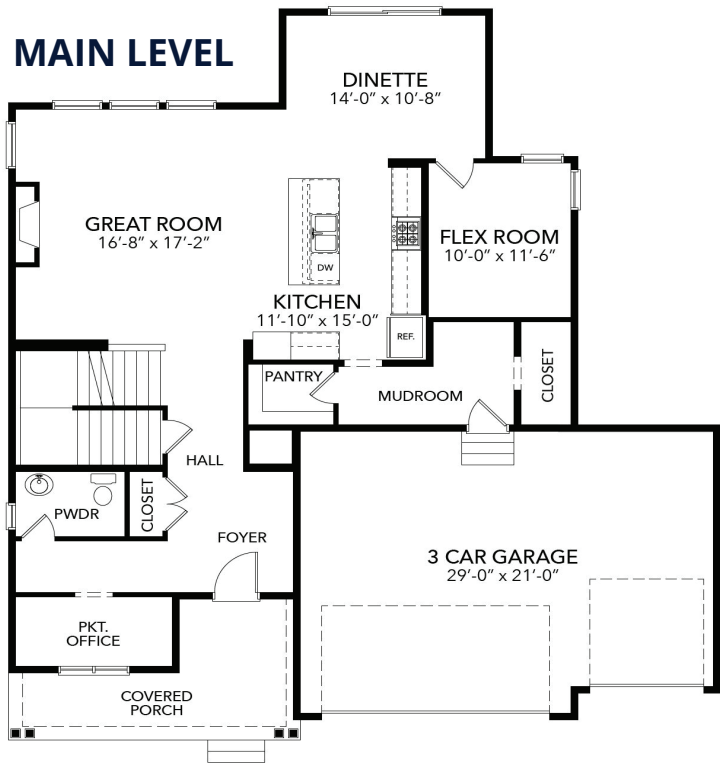

## MAIN LEVEL

## UPPER LEVEL

## LOWER LEVEL

# THE EDGE AT EASTBROOKE

6151 Harkness Lane South  
COTTAGE GROVE, MN

**3 Bedrooms**  
**3 Baths**  
**2,661 Sq Ft**  
**3-Car Garage**

STONEGATEBUILDERS.COM