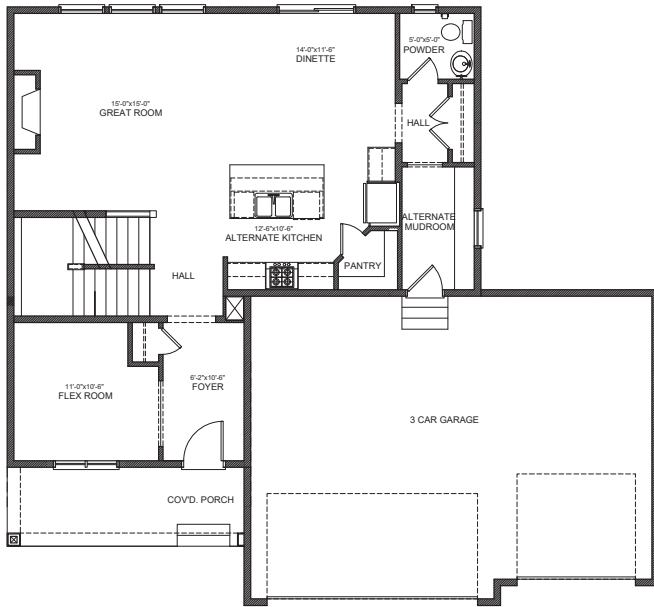

MAIN LEVEL

MAIN LEVEL PLAN

UPPER LEVEL

UPPER LEVEL PLAN

LOWER LEVEL

LOWER LEVEL PLAN

EASTBROOKE

6241 Harkness Lane South
 COTTAGE GROVE, MN

4 Bedrooms
3 Baths
2,494 Sq Ft
3-Car Garage

STONEGATEBUILDERS.COM