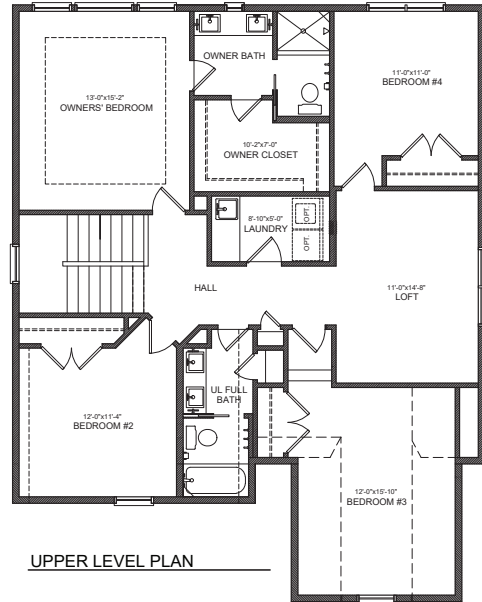

MAIN LEVEL

MAIN LEVEL PLAN

UPPER LEVEL

UPPER LEVEL PLAN

LOWER LEVEL

LOWER LEVEL PLAN

EASTBROOKE

6241 Harkness Lane South
 COTTAGE GROVE, MN

4 Bedrooms
3 Baths
2,494 Sq Ft
3-Car Garage

STONEGATEBUILDERS.COM