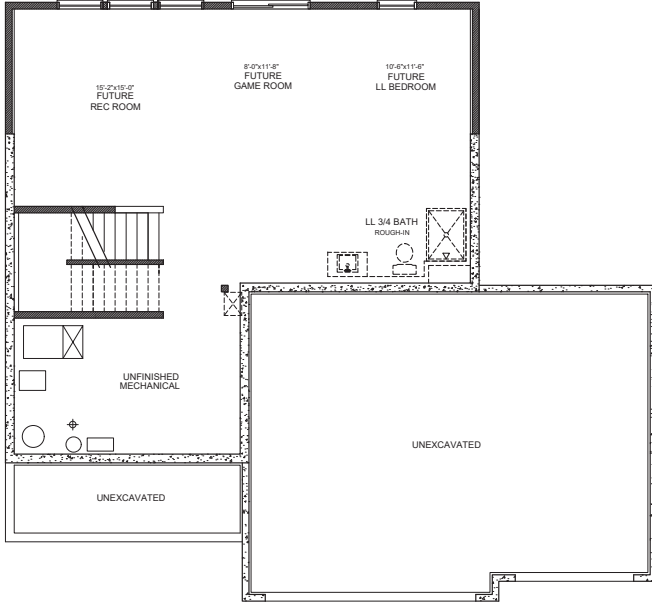

MAIN LEVEL

MAIN LEVEL PLAN

UPPER LEVEL

UPPER LEVEL PLAN

LOWER LEVEL

LOWER LEVEL PLAN

EASTBROOKE

6241 Harkness Lane South
 COTTAGE GROVE, MN

4 Bedrooms
3 Baths
2,494 Sq Ft
3-Car Garage

STONEGATEBUILDERS.COM