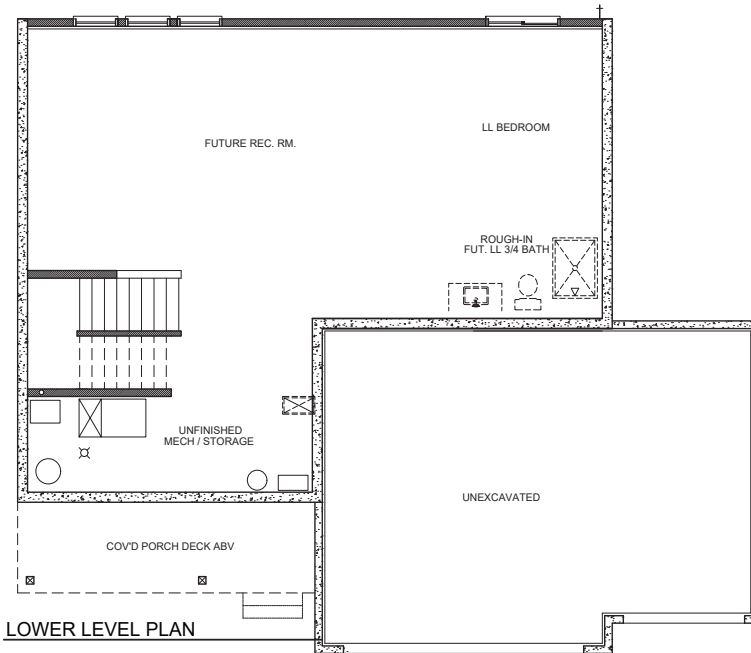

## MAIN LEVEL

## UPPER LEVEL

## LOWER LEVEL

# THE EDGE AT EASTBROOKE

6245 Harkness Lane South  
 COTTAGE GROVE, MN

**3 Bedrooms**  
**3 Baths**  
**2,384 Sq Ft**  
**3-Car Garage**

STONEGATEBUILDERS.COM