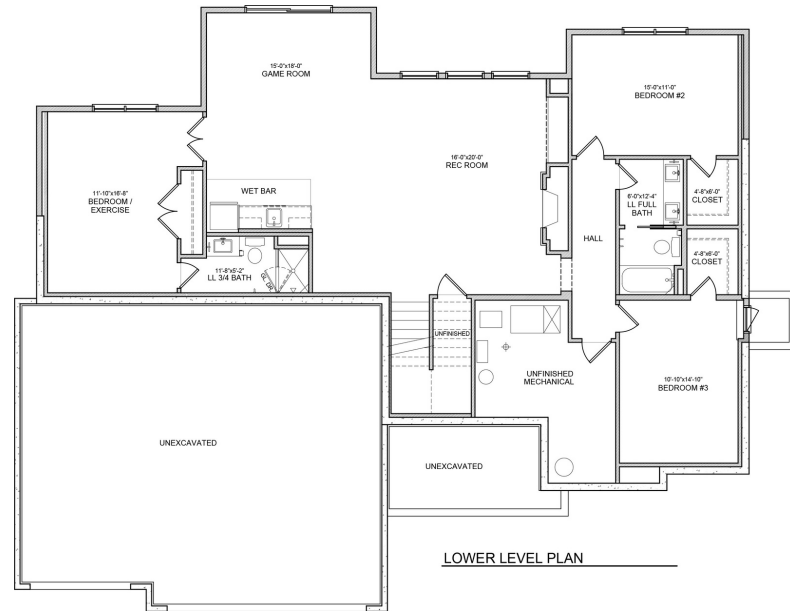

MAIN LEVEL

LOWER LEVEL

Hollydale Villas

Mississippi E Model
16697 47th Place N
PLYMOUTH, MN

4 Bedrooms
4 Baths
3,644 Sq Ft
3-Car Garage

STONEGATEBUILDERS.COM

Pricing, specifications, terms and conditions are subject to change without notice. Photographs are for illustrative purposes only and may show options that are not available or for an additional cost. All plan illustrations are artist's concept and are not part of a legal contract. Note that plan square footages and room dimensions may vary according to elevation and options selected. Home is subject to prior sale or withdrawal from the market. E.&O.E. Feb. 2023. See our New Home Specialists for details. License #BC002459