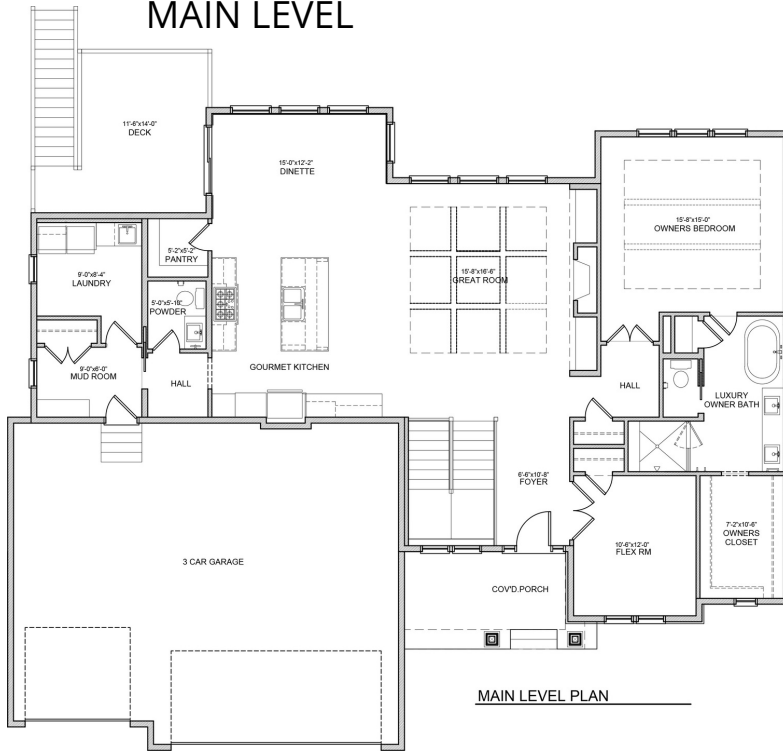

MAIN LEVEL

LOWER LEVEL

Hollydale Villas

Mississippi E Model
16697 47th Place N
PLYMOUTH, MN

4 Bedrooms
4 Baths
3,644 Sq Ft
3-Car Garage

STONEGATEBUILDERS.COM

Pricing, specifications, terms and conditions are subject to change without notice. Photographs are for illustrative purposes only and may show options that are not available or for an additional cost. All plan illustrations are artist's concept and are not part of a legal contract. Note that plan square footages and room dimensions may vary according to elevation and options selected. Home is subject to prior sale or withdrawal from the market. E.&O.E. Feb. 2023. See our New Home Specialists for details. License #BC002459