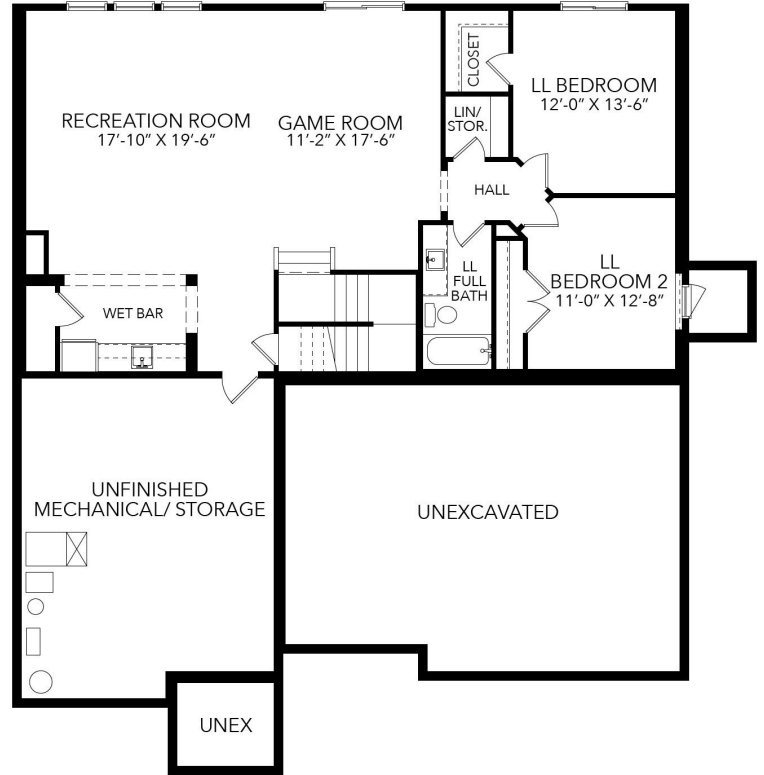

MAIN LEVEL

LOWER LEVEL

Hollydale Villas

Palmer G Model
16817 47th Place N
PLYMOUTH, MN

3 Bedrooms
3 Baths
3,176 Sq Ft
3-Car Garage

STONEGATEBUILDERS.COM