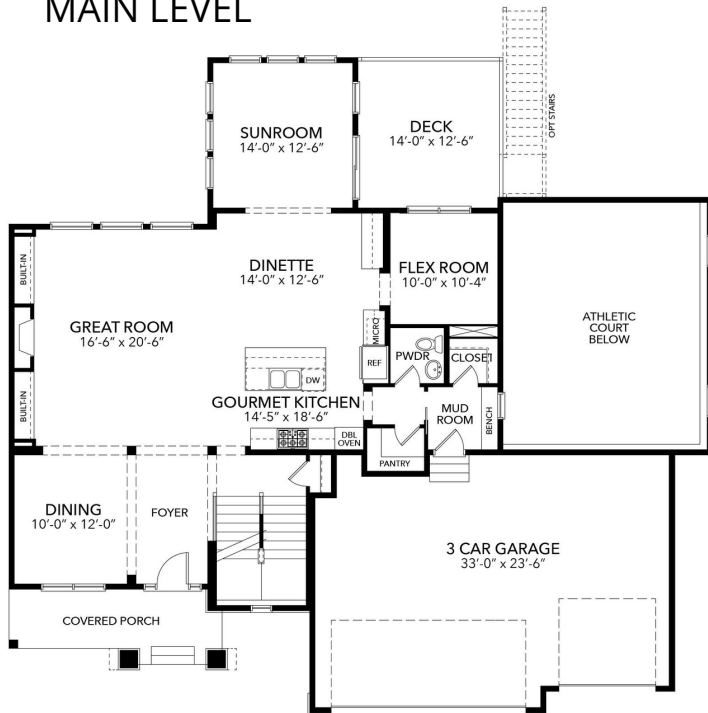

MAIN LEVEL

UPPER LEVEL

LOWER LEVEL

Hollydale

Harriet F
 16860 46th Ave N
 PLYMOUTH, MN

5 Bedrooms
 5 Baths
 4,490 Sq Ft
 3-Car Garage

STONEGATEBUILDERS.COM