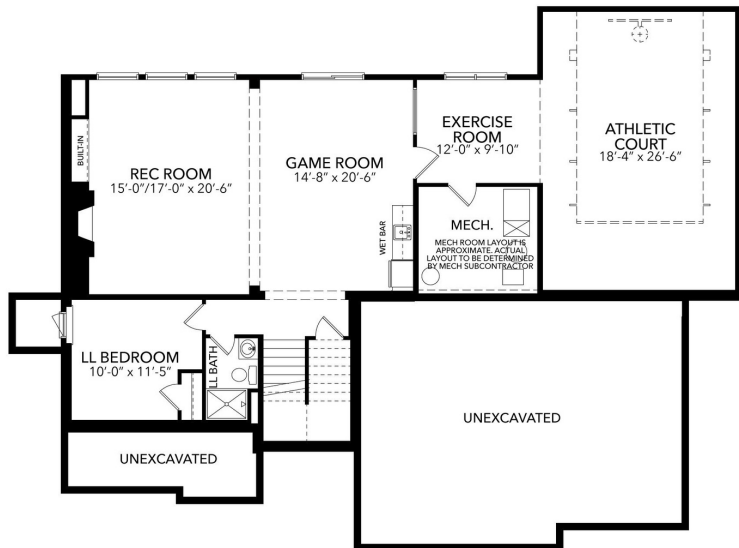

MAIN LEVEL

UPPER LEVEL

LOWER LEVEL

Hollydale

Harriet F
 16860 46th Ave N
 PLYMOUTH, MN

5 Bedrooms
 5 Baths
 4,490 Sq Ft
 3-Car Garage

STONEGATEBUILDERS.COM