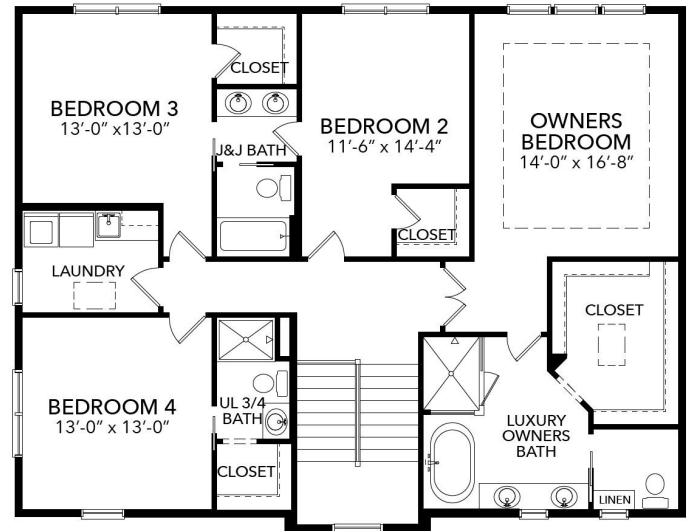

MAIN LEVEL

UPPER LEVEL

LOWER LEVEL

Hollydale

Harriet F
 16860 46th Ave N
 PLYMOUTH, MN

5 Bedrooms
 5 Baths
 4,490 Sq Ft
 3-Car Garage

STONEGATEBUILDERS.COM