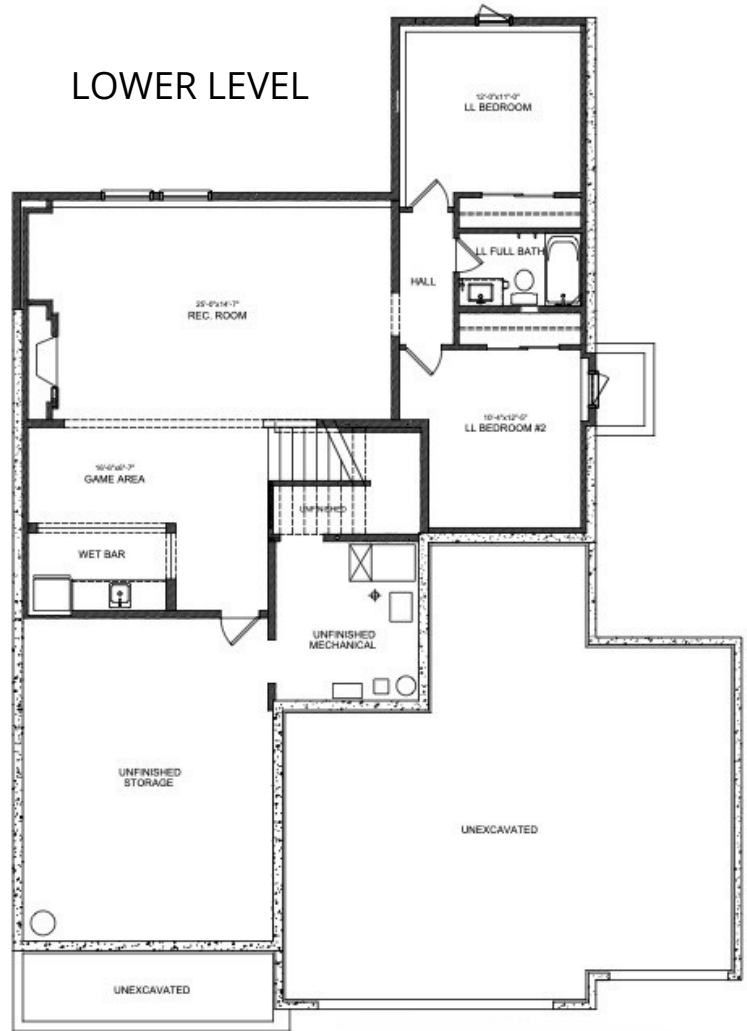

## MAIN LEVEL

## LOWER LEVEL

The Maxwell A Model  
4023 Arbor Drive  
WOODBURY, MN

3 Bedrooms  
3 Baths  
3,056 Sq Ft  
3-Car Garage

STONEGATEBUILDERS.COM