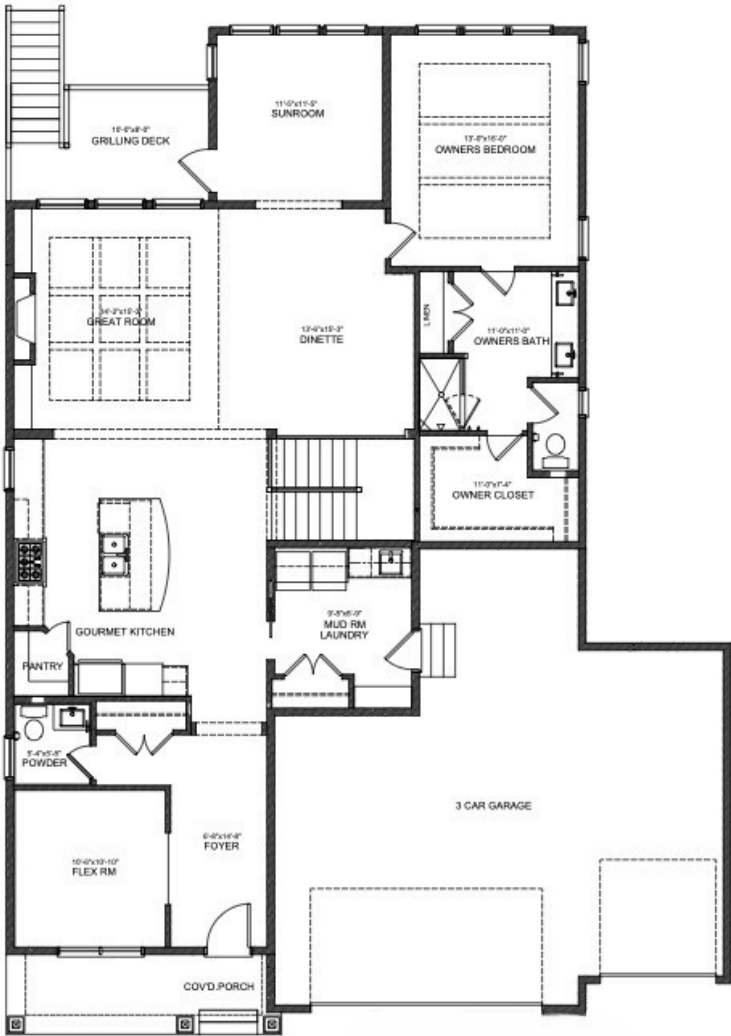

## MAIN LEVEL

## LOWER LEVEL

The Maxwell A Model  
4023 Arbor Drive  
WOODBURY, MN

3 Bedrooms  
3 Baths  
3,056 Sq Ft  
3-Car Garage

STONEGATEBUILDERS.COM