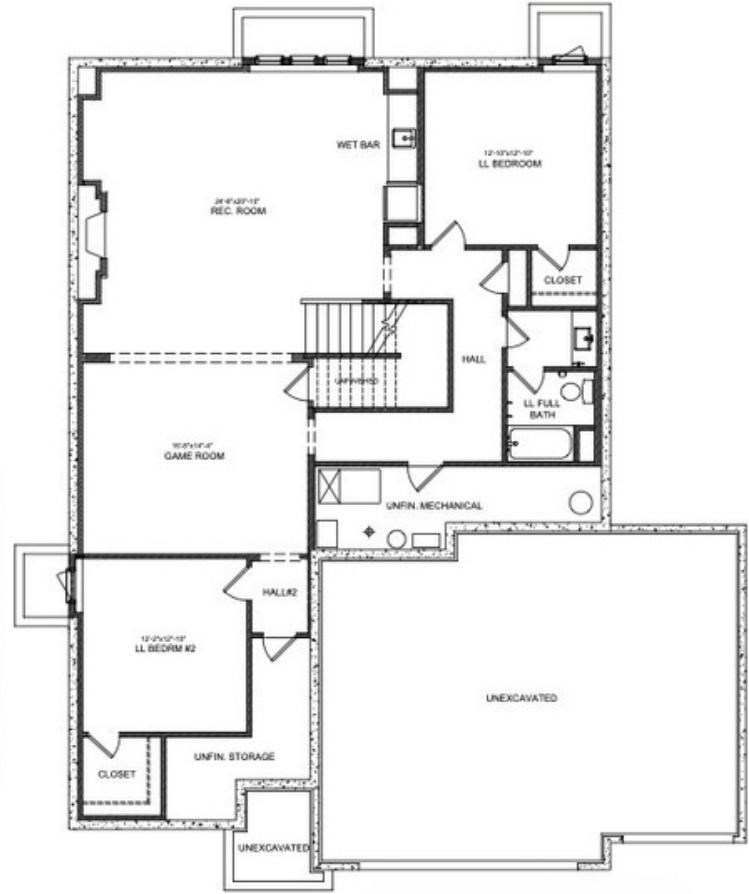

## MAIN LEVEL

## LOWER LEVEL

The Halstead C Model  
4157 Gable Court  
WOODBURY, MN

3 Bedrooms  
3 Baths  
3,530 Sq Ft  
3-Car Garage

STONEGATEBUILDERS.COM