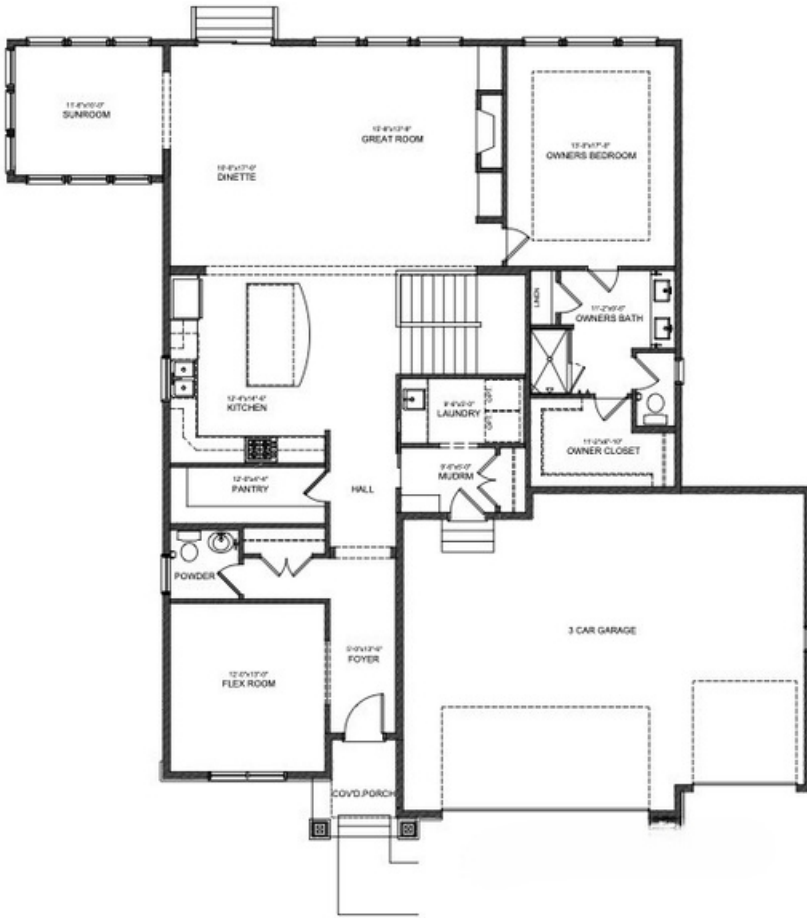

## MAIN LEVEL

## LOWER LEVEL

The Halstead C Model  
4157 Gable Court  
WOODBURY, MN

3 Bedrooms  
3 Baths  
3,530 Sq Ft  
3-Car Garage

STONEGATEBUILDERS.COM