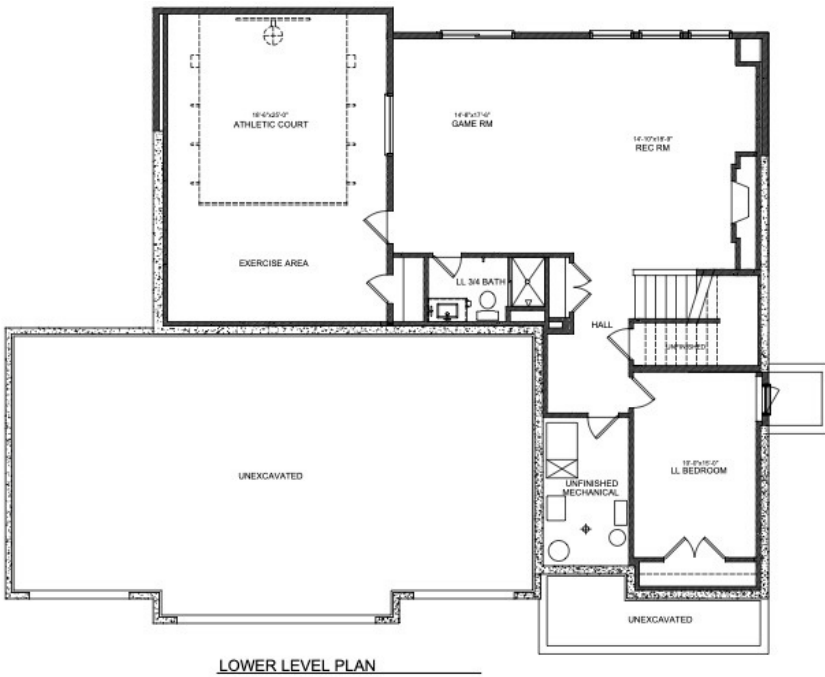

## MAIN LEVEL

## UPPER LEVEL

## LOWER LEVEL

**EVANSWOOD**

Geneva B Model  
 10136 Peony Lane N  
 MAPLE GROVE, MN

5 Bedrooms  
 5 Baths  
 4,369 Sq Ft  
 4-Car Garage

STONEGATEBUILDERS.COM