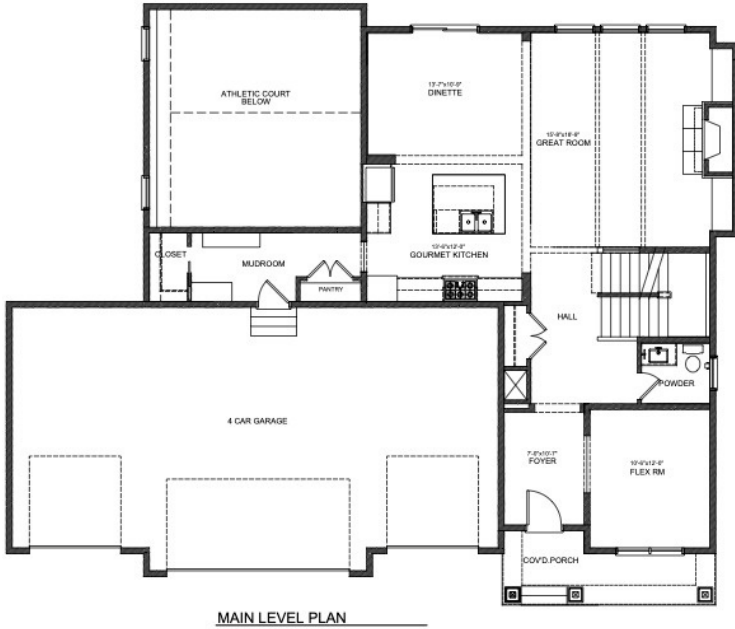

## MAIN LEVEL

## UPPER LEVEL

## LOWER LEVEL

**EVANSWOOD**

Geneva B Model  
 10136 Peony Lane N  
 MAPLE GROVE, MN

5 Bedrooms  
 5 Baths  
 4,369 Sq Ft  
 4-Car Garage

STONEGATEBUILDERS.COM