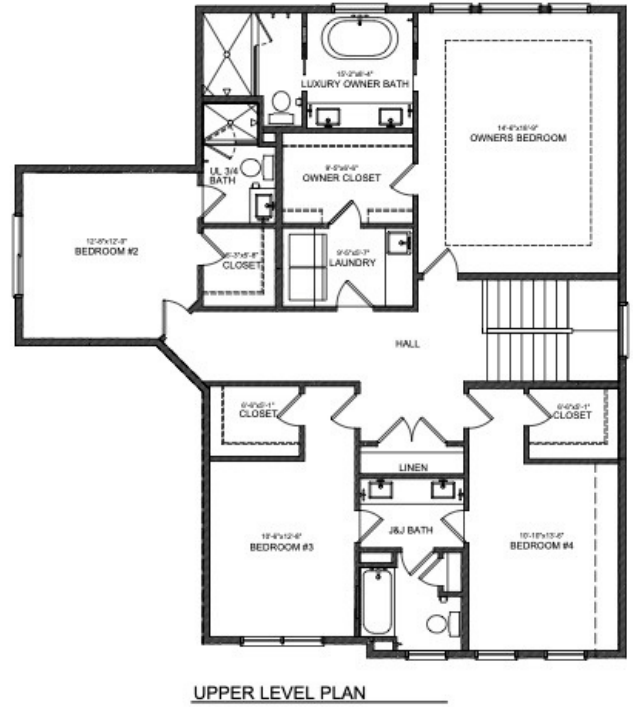

## MAIN LEVEL

## UPPER LEVEL

## LOWER LEVEL

**EVANSWOOD**

Geneva B Model  
 10136 Peony Lane N  
 MAPLE GROVE, MN

5 Bedrooms  
 5 Baths  
 4,369 Sq Ft  
 4-Car Garage

STONEGATEBUILDERS.COM