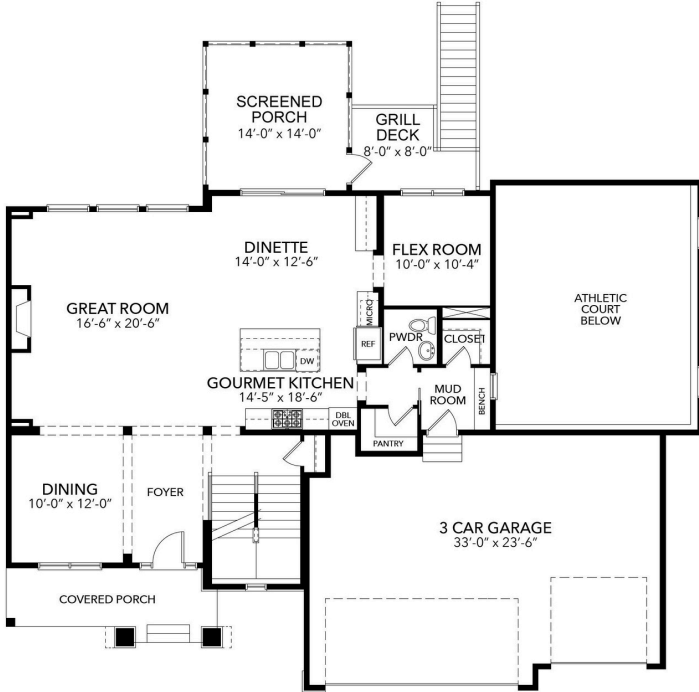

MAIN LEVEL

UPPER LEVEL

LOWER LEVEL

THE MEADOWS

ON HALSTEAD'S BAY

The Harriet F
 4550 Sunset Lane
 MINNETRISTA, MN

5 Bedrooms
 5 Baths
 4,753 Sq Ft
 3-Car Garage

STONEGATEBUILDERS.COM

Pricing, specifications, terms and conditions are subject to change without notice. Photographs are for illustrative purposes only and may show options that are not available or for an additional cost. All plan illustrations are artist's concept and are not part of a legal contract. Note that plan square footages and room dimensions may vary according to elevation and options selected. Home is subject to prior sale or withdrawal from the market. E.&O.E. Feb. 2023. See our New Home Specialists for details. License #BC002459