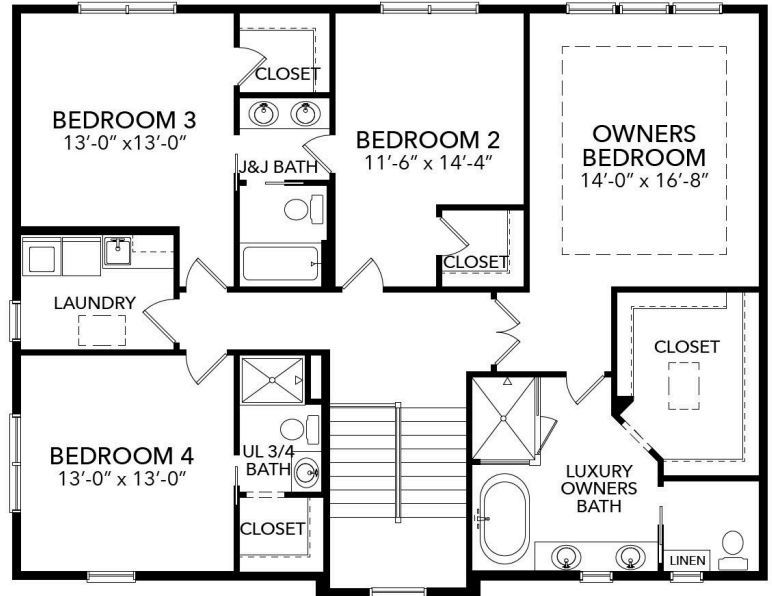

MAIN LEVEL

UPPER LEVEL

LOWER LEVEL

THE MEADOWS

ON HALSTEAD'S BAY

The Harriet F
 4550 Sunset Lane
 MINNETRISTA, MN

5 Bedrooms
 5 Baths
 4,753 Sq Ft
 3-Car Garage

STONEGATEBUILDERS.COM

Pricing, specifications, terms and conditions are subject to change without notice. Photographs are for illustrative purposes only and may show options that are not available or for an additional cost. All plan illustrations are artist's concept and are not part of a legal contract. Note that plan square footages and room dimensions may vary according to elevation and options selected. Home is subject to prior sale or withdrawal from the market. E.&O.E. Feb. 2023. See our New Home Specialists for details. License #BC002459