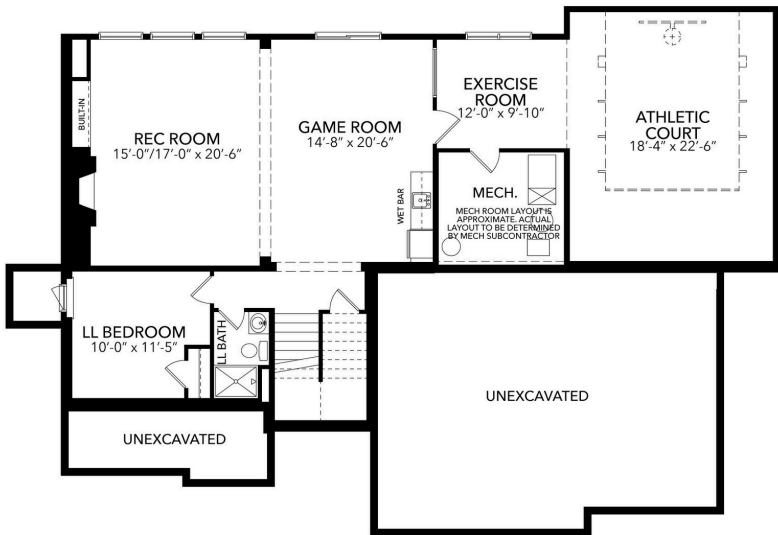

MAIN LEVEL

UPPER LEVEL

LOWER LEVEL

THE MEADOWS

ON HALSTEAD'S BAY

The Harriet F
 4550 Sunset Lane
 MINNETRISTA, MN

5 Bedrooms
 5 Baths
 4,753 Sq Ft
 3-Car Garage

STONEGATEBUILDERS.COM

Pricing, specifications, terms and conditions are subject to change without notice. Photographs are for illustrative purposes only and may show options that are not available or for an additional cost. All plan illustrations are artist's concept and are not part of a legal contract. Note that plan square footages and room dimensions may vary according to elevation and options selected. Home is subject to prior sale or withdrawal from the market. E.&O.E. Feb. 2023. See our New Home Specialists for details. License #BC002459