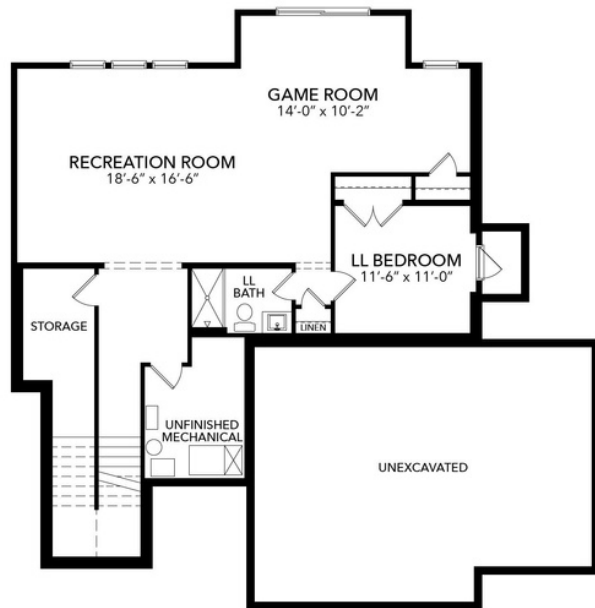

MAIN LEVEL

UPPER LEVEL

LOWER LEVEL

THE EDGE AT EASTBROOKE

The Mabel A Model
 6138 Harkness Lane S
 COTTAGE GROVE, MN

4 Bedrooms
 4 Baths
 3,768 Sq Ft
 3-Car Garage

STONEGATEBUILDERS.COM