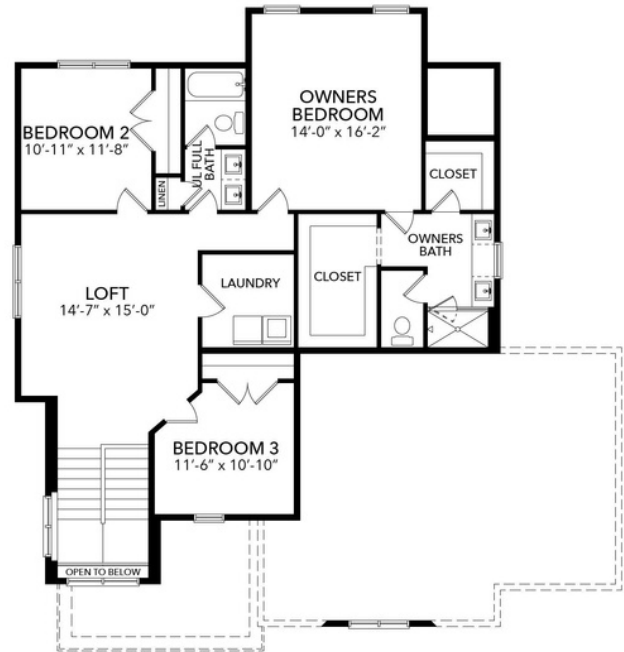

MAIN LEVEL

UPPER LEVEL

LOWER LEVEL

THE EDGE AT EASTBROOKE

The Mabel A Model
 6138 Harkness Lane S
 COTTAGE GROVE, MN

4 Bedrooms
 4 Baths
 3,768 Sq Ft
 3-Car Garage

STONEGATEBUILDERS.COM