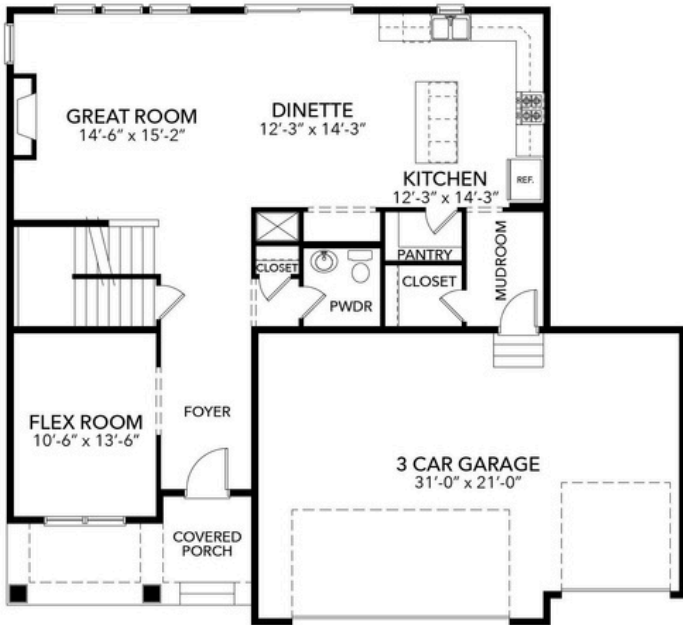

MAIN LEVEL

UPPER LEVEL

LOWER LEVEL

THE EDGE AT EASTBROOKE

The Louise A Model
 6160 Harkness Lane S
 COTTAGE GROVE, MN

4 Bedrooms
 4 Baths
 3,372 Sq Ft
 3-Car Garage

STONEGATEBUILDERS.COM

Pricing, specifications, terms and conditions are subject to change without notice. Photographs are for illustrative purposes only and may show options that are not available or for an additional cost. All plan illustrations are artist's concept and are not part of a legal contract. Note that plan square footages and room dimensions may vary according to elevation and options selected. Home is subject to prior sale or withdrawal from the market. E.&O.E. Feb. 2023. See our New Home Specialists for details. License #BC002459