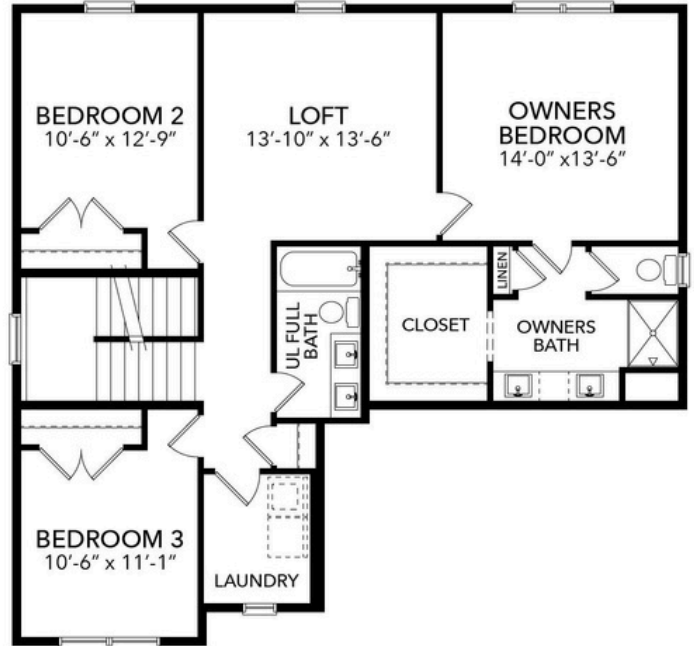

MAIN LEVEL

UPPER LEVEL

LOWER LEVEL

THE EDGE AT EASTBROOKE

The Louise A Model
 6160 Harkness Lane S
 COTTAGE GROVE, MN

4 Bedrooms
 4 Baths
 3,372 Sq Ft
 3-Car Garage

STONEGATEBUILDERS.COM

Pricing, specifications, terms and conditions are subject to change without notice. Photographs are for illustrative purposes only and may show options that are not available or for an additional cost. All plan illustrations are artist's concept and are not part of a legal contract. Note that plan square footages and room dimensions may vary according to elevation and options selected. Home is subject to prior sale or withdrawal from the market. E.&O.E. Feb. 2023. See our New Home Specialists for details. License #BC002459