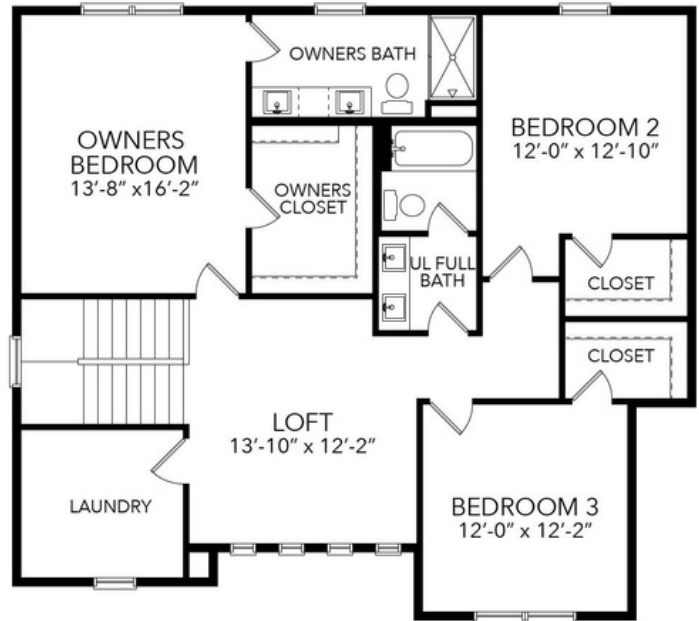

MAIN LEVEL

UPPER LEVEL

LOWER LEVEL

THE EDGE AT EASTBROOKE

The Abbey C Model
 6165 Harkness Lane S
 COTTAGE GROVE, MN

4 Bedrooms
 4 Baths
 3,254 Sq Ft
 3-Car Garage

STONEGATEBUILDERS.COM