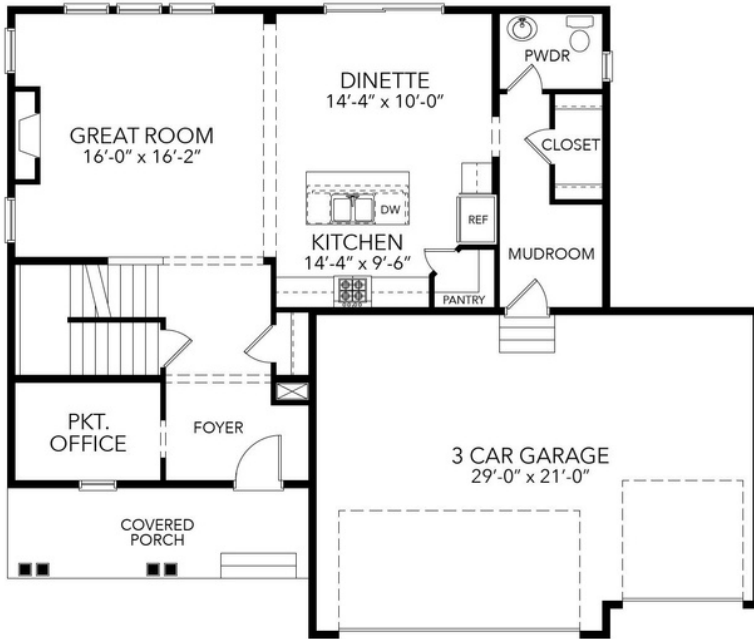

MAIN LEVEL

UPPER LEVEL

LOWER LEVEL

THE EDGE AT EASTBROOKE

The Abbey C Model
 6165 Harkness Lane S
 COTTAGE GROVE, MN

4 Bedrooms
 4 Baths
 3,254 Sq Ft
 3-Car Garage

STONEGATEBUILDERS.COM