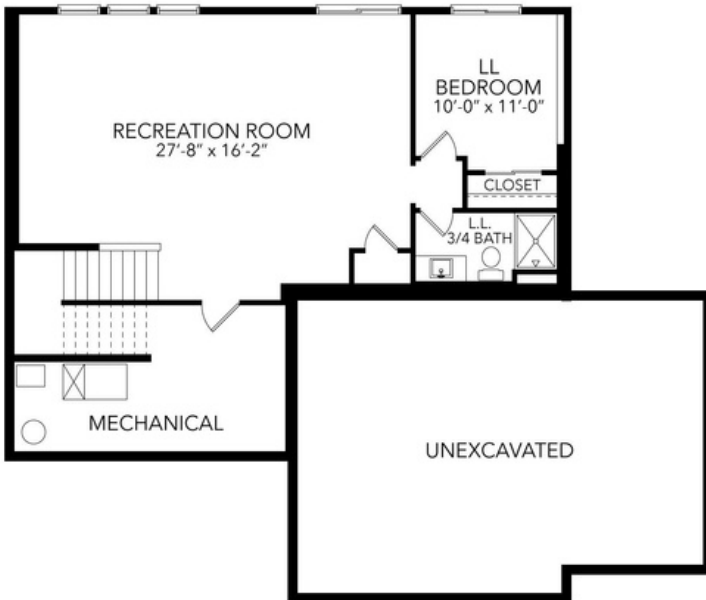

MAIN LEVEL

UPPER LEVEL

LOWER LEVEL

THE EDGE AT EASTBROOKE

The Abbey C Model
 6165 Harkness Lane S
 COTTAGE GROVE, MN

4 Bedrooms
 4 Baths
 3,254 Sq Ft
 3-Car Garage

STONEGATEBUILDERS.COM