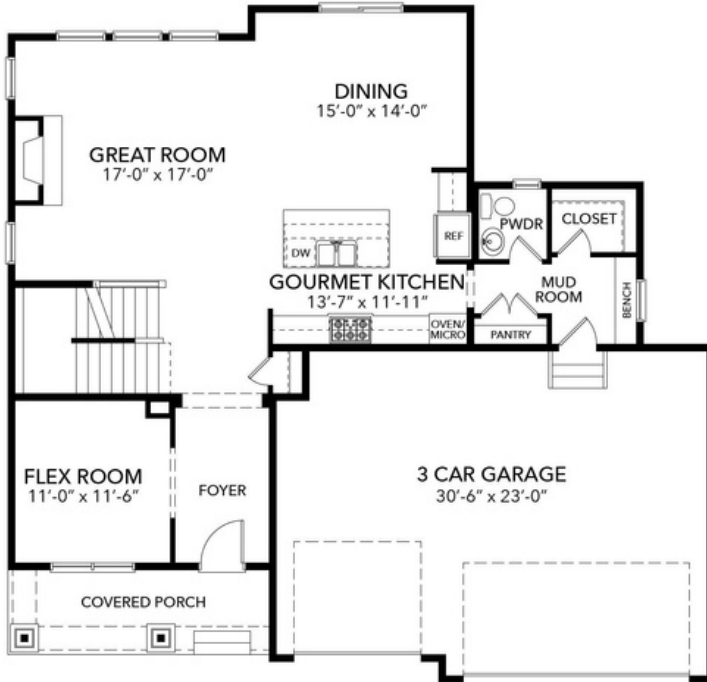

MAIN LEVEL

UPPER LEVEL

LOWER LEVEL

EAST BROOKE

The Marion A Model
6190 Harkness Alcove
COTTAGE GROVE, MN

5 Bedrooms
4 Baths
3,678 Sq Ft
3-Car Garage

STONEGATEBUILDERS.COM