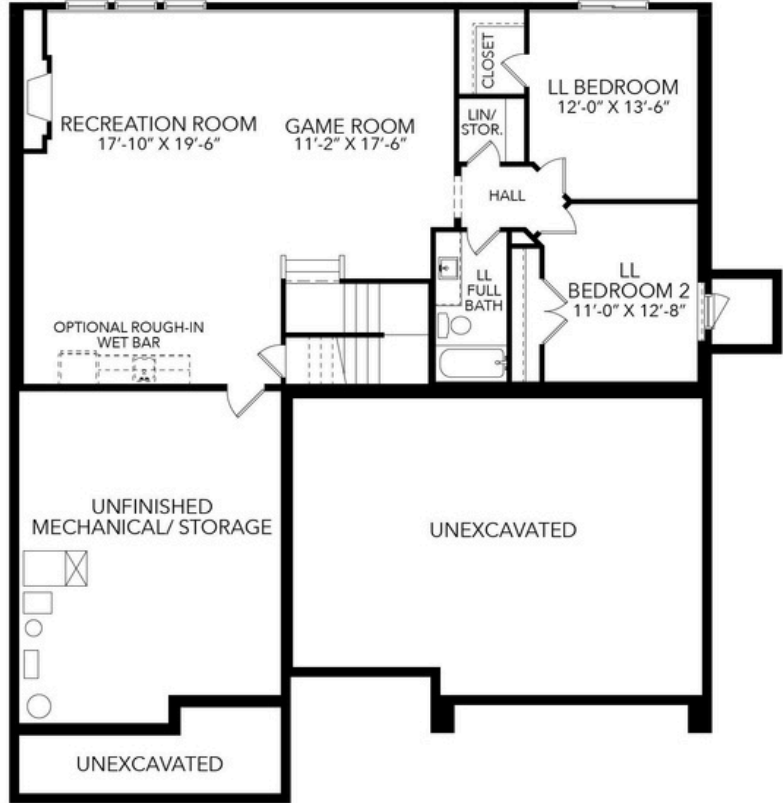

## MAIN LEVEL

## LOWER LEVEL

The Palmer E Model  
4153 Gable Court  
WOODBURY, MN

3 Bedrooms  
3 Baths  
3,178 Sq Ft  
3-Car Garage

STONEGATEBUILDERS.COM