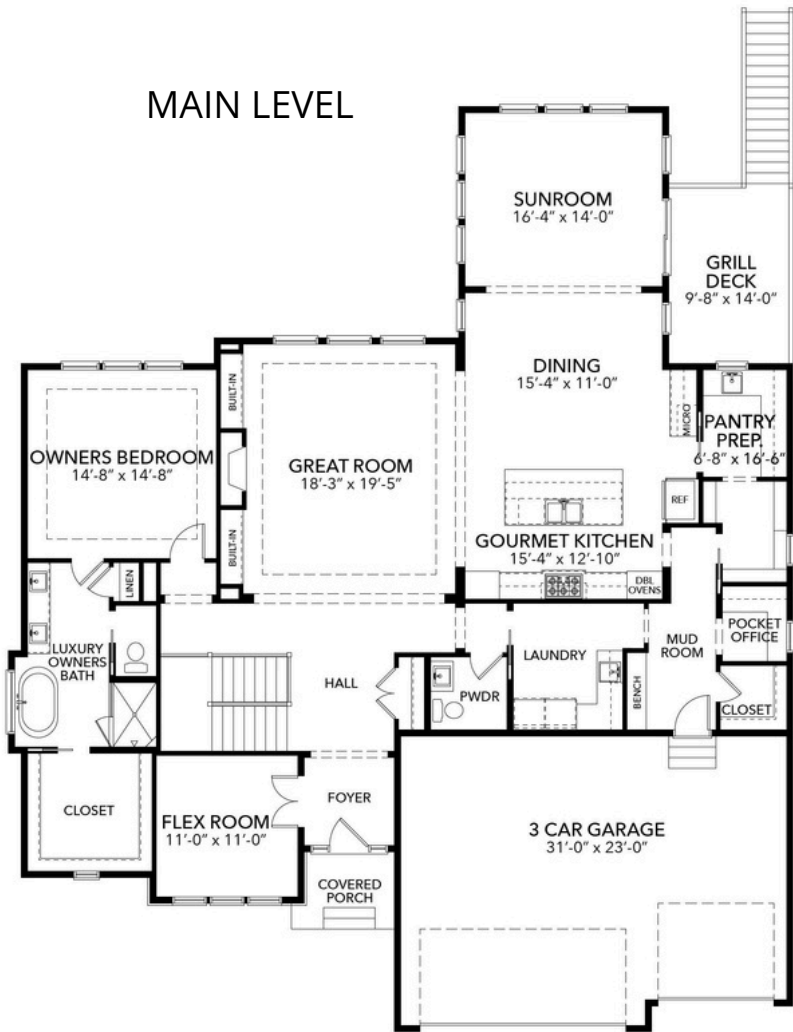

MAIN LEVEL

LOWER LEVEL

Hollydale Villas

Vermillion C Model
 4585 Fountain Lane
 PLYMOUTH, MN

3 Bedrooms
 3 Baths
 4,231 Sq Ft
 3-Car Garage

STONEGATEBUILDERS.COM