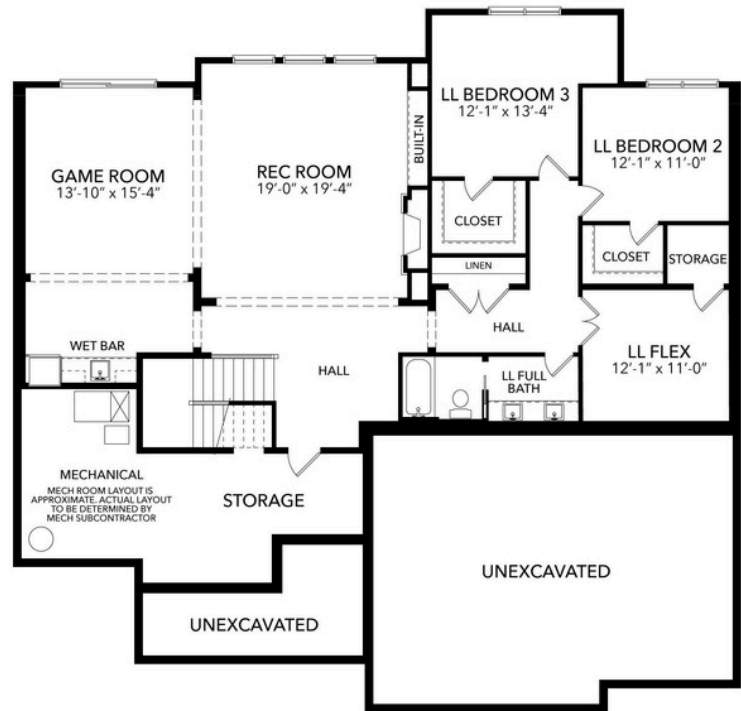

MAIN LEVEL

LOWER LEVEL

Hollydale Villas

Vermillion C Model
 4585 Fountain Lane
 PLYMOUTH, MN

3 Bedrooms
 3 Baths
 4,231 Sq Ft
 3-Car Garage

STONEGATEBUILDERS.COM