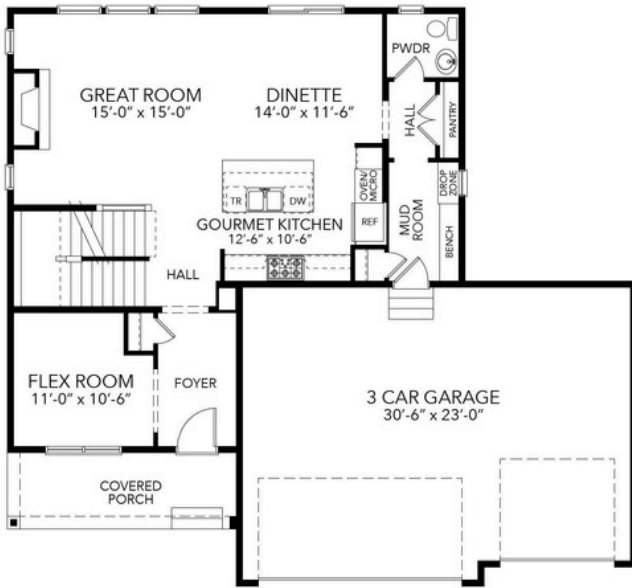

MAIN LEVEL

UPPER LEVEL

LOWER LEVEL

THE EDGE AT EASTBROOKE

The Carson DModel
 6199 Harkness Ave S
 COTTAGE GROVE, MN

5 Bedrooms
 4 Baths
 3,215 Sq Ft
 3-Car Garage

STONEGATEBUILDERS.COM