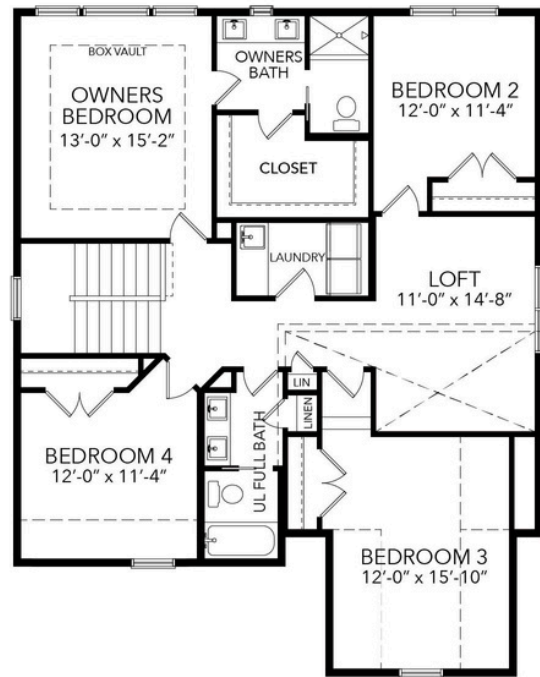

MAIN LEVEL

UPPER LEVEL

LOWER LEVEL

THE EDGE AT EASTBROOKE

The Carson DModel
 6199 Harkness Ave S
 COTTAGE GROVE, MN

5 Bedrooms
 4 Baths
 3,215 Sq Ft
 3-Car Garage

STONEGATEBUILDERS.COM