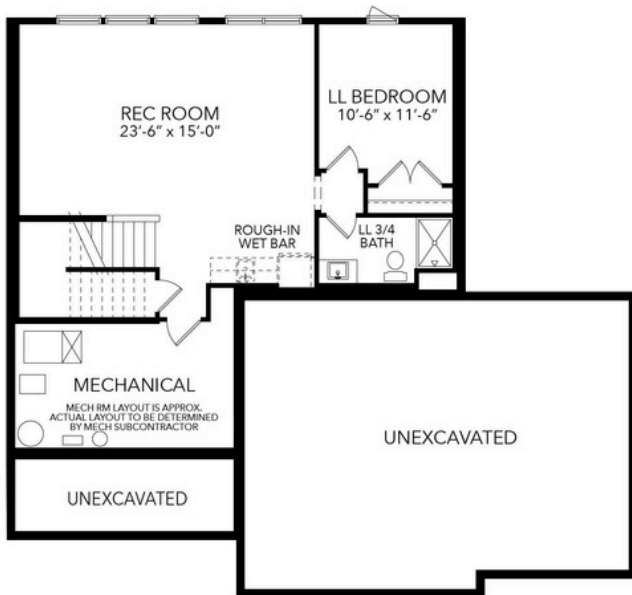

MAIN LEVEL

UPPER LEVEL

LOWER LEVEL

THE EDGE AT EASTBROOKE

The Carson DModel
 6199 Harkness Ave S
 COTTAGE GROVE, MN

5 Bedrooms
 4 Baths
 3,215 Sq Ft
 3-Car Garage

STONEGATEBUILDERS.COM