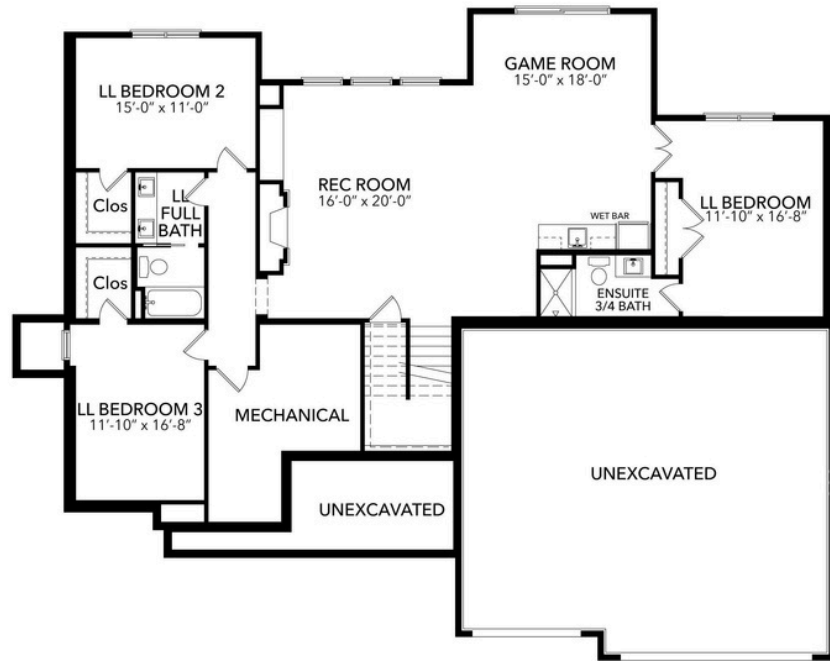

MAIN LEVEL

LOWER LEVEL

Hollydale Villas

Mississippi D Model
4600 Fountain Lane
PLYMOUTH, MN

4 Bedrooms
4 Baths
3,857 Sq Ft
3-Car Garage

STONEGATEBUILDERS.COM