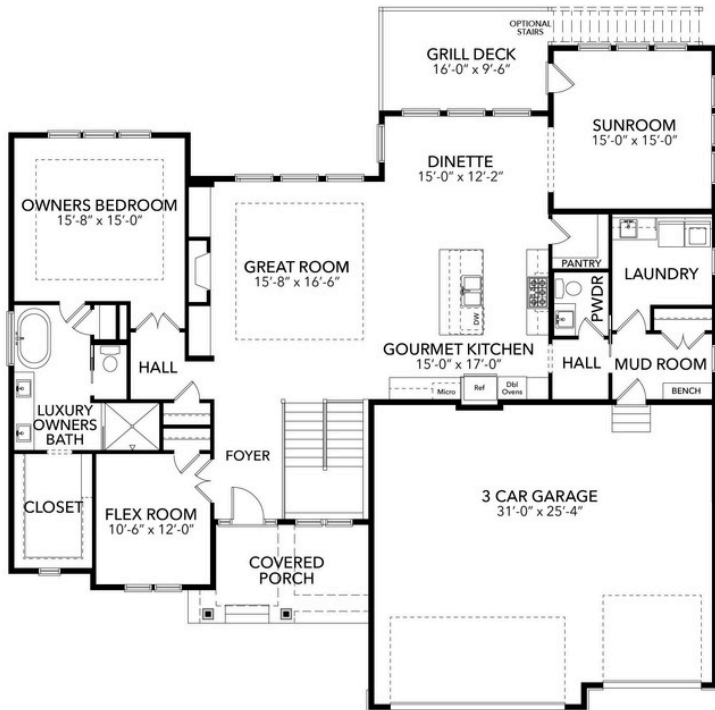

MAIN LEVEL

LOWER LEVEL

Hollydale Villas

Mississippi D Model
4600 Fountain Lane
PLYMOUTH, MN

4 Bedrooms
4 Baths
3,857 Sq Ft
3-Car Garage

STONEGATEBUILDERS.COM