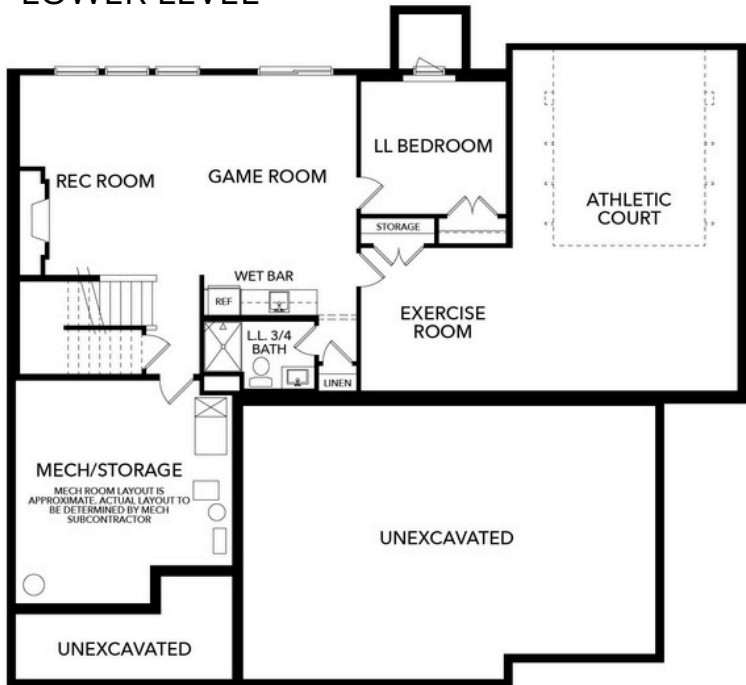

## MAIN LEVEL

## UPPER LEVEL

## LOWER LEVEL

**EVANSWOOD**

Jefferson A  
10172 Peony Lane N  
MAPLE GROVE, MN

5 Bedrooms  
4 Baths  
4,545 Sq Ft  
3-Car Garage

STONEGATEBUILDERS.COM