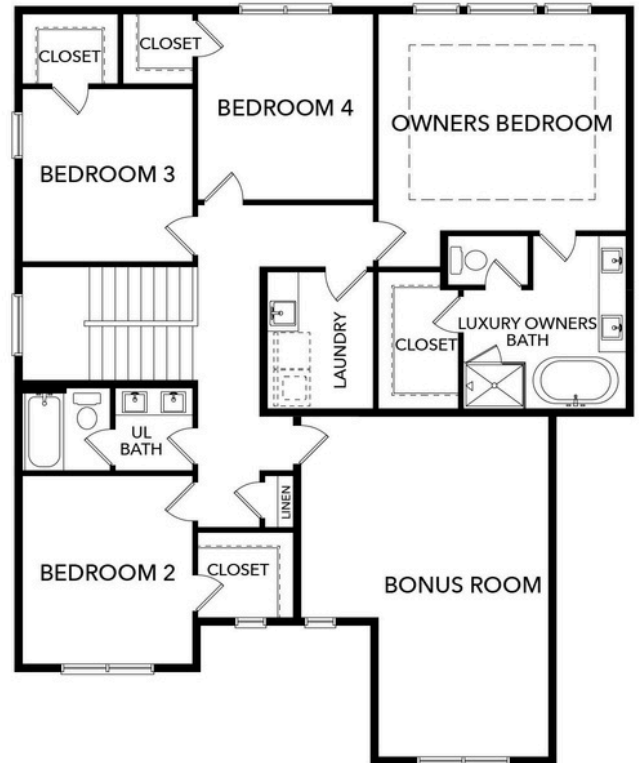

## MAIN LEVEL

## UPPER LEVEL

## LOWER LEVEL

**EVANSWOOD**

Jefferson A  
10172 Peony Lane N  
MAPLE GROVE, MN

5 Bedrooms  
4 Baths  
4,545 Sq Ft  
3-Car Garage

STONEGATEBUILDERS.COM