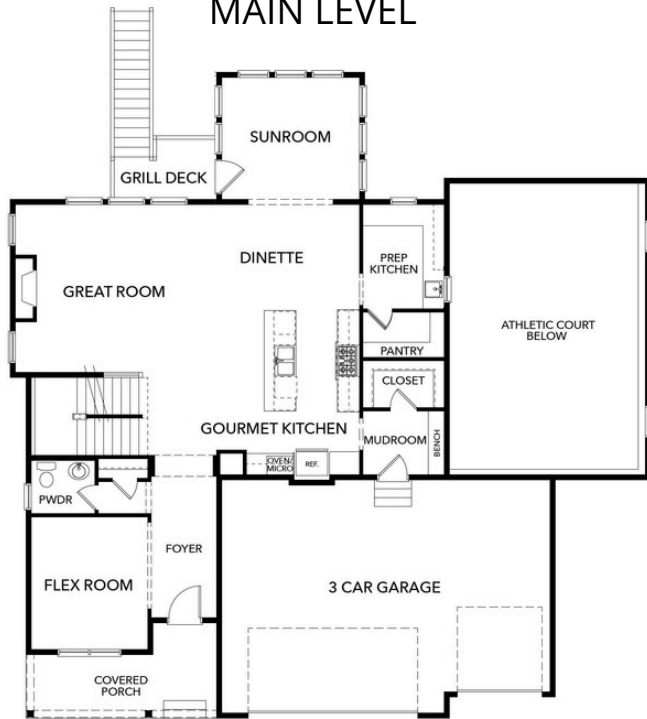

## MAIN LEVEL

## UPPER LEVEL

## LOWER LEVEL

**EVANSWOOD**

Jefferson A  
10172 Peony Lane N  
MAPLE GROVE, MN

5 Bedrooms  
4 Baths  
4,545 Sq Ft  
3-Car Garage

STONEGATEBUILDERS.COM