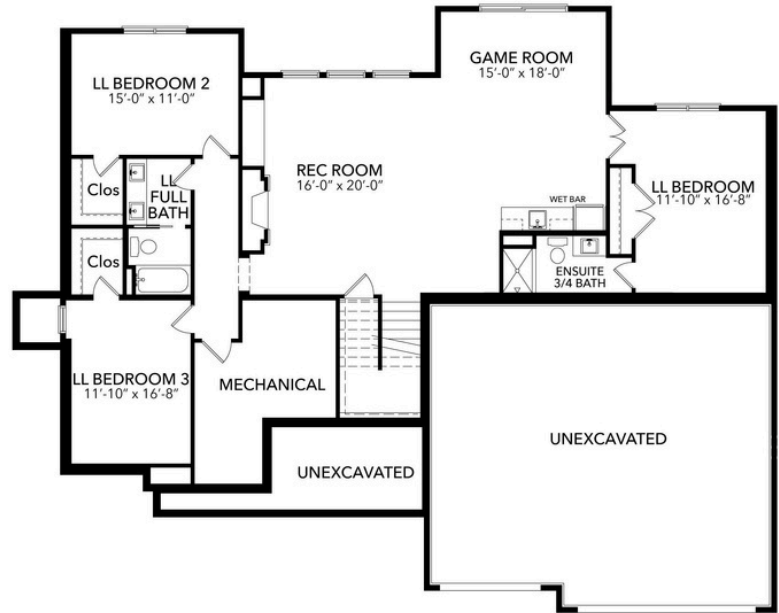

## MAIN LEVEL

## LOWER LEVEL

# Hollydale Villas

Mississippi A Model  
16797 47th Place N  
PLYMOUTH, MN

4 Bedrooms  
4 Baths  
3,856 Sq Ft  
3-Car Garage

STONEGATEBUILDERS.COM