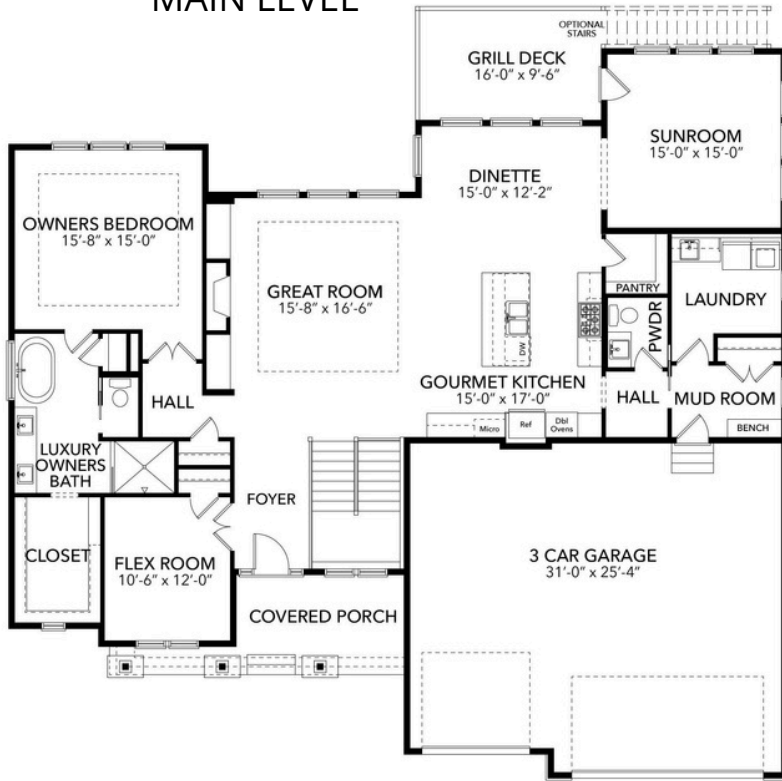

## MAIN LEVEL

## LOWER LEVEL

# Hollydale Villas

Mississippi A Model  
16797 47th Place N  
PLYMOUTH, MN

4 Bedrooms  
4 Baths  
3,856 Sq Ft  
3-Car Garage

STONEGATEBUILDERS.COM