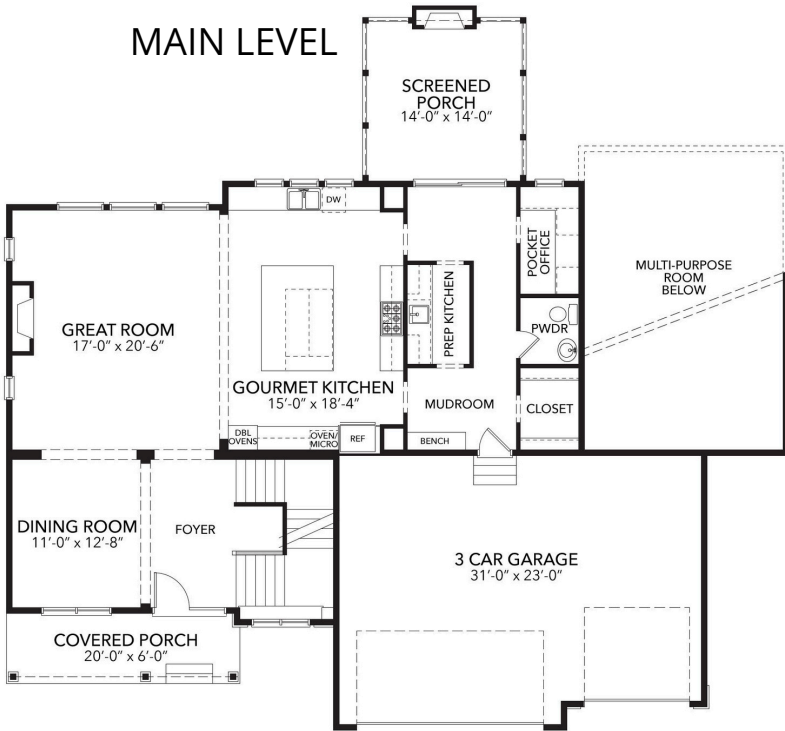

MAIN LEVEL

UPPER LEVEL

LOWER LEVEL

THE BLUFFS AT LAKE LUCY

Fremont D
1824 Lucy Ridge Circle
CHANHASSEN, MN

5 Bedrooms
5 Baths
5,097 Sq Ft
3-Car Garage

STONEGATEBUILDERS.COM

Pricing, specifications, terms and conditions are subject to change without notice. Photographs are for illustrative purposes only and may show options that are not available or for an additional cost. All plan illustrations are artist's concept and are not part of a legal contract. Note that plan square footages and room dimensions may vary according to elevation and options selected. Home is subject to prior sale or withdrawal from the market. E.&O.E. Feb. 2023. See our New Home Specialists for details. License #BC002459