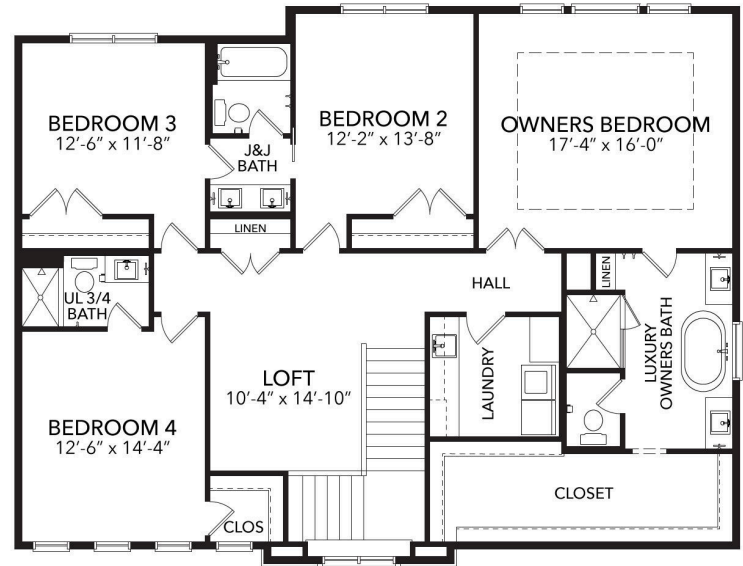

MAIN LEVEL

UPPER LEVEL

LOWER LEVEL

THE BLUFFS AT LAKE LUCY

Fremont D
1824 Lucy Ridge Circle
CHANHASSEN, MN

5 Bedrooms
5 Baths
5,097 Sq Ft
3-Car Garage

STONEGATEBUILDERS.COM

Pricing, specifications, terms and conditions are subject to change without notice. Photographs are for illustrative purposes only and may show options that are not available or for an additional cost. All plan illustrations are artist's concept and are not part of a legal contract. Note that plan square footages and room dimensions may vary according to elevation and options selected. Home is subject to prior sale or withdrawal from the market. E.&O.E. Feb. 2023. See our New Home Specialists for details. License #BC002459