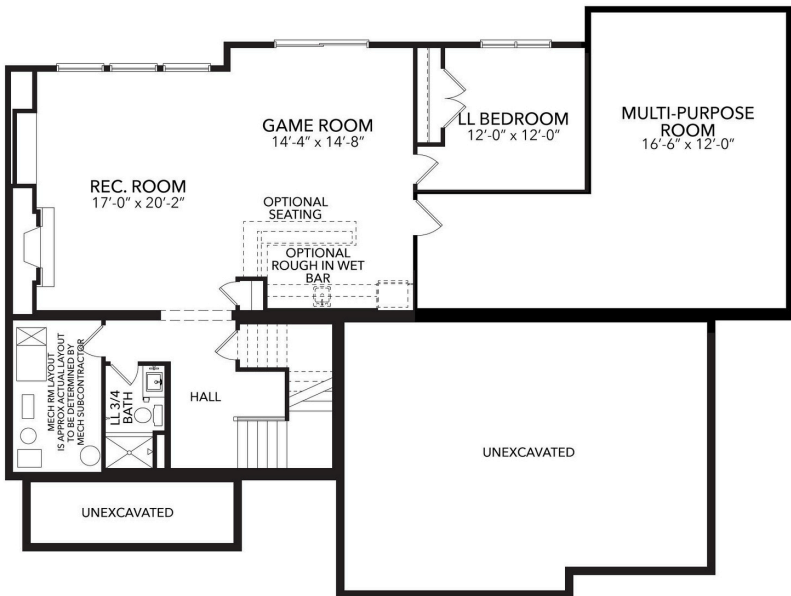

MAIN LEVEL

UPPER LEVEL

LOWER LEVEL

THE BLUFFS AT LAKE LUCY

Fremont D
1824 Lucy Ridge Circle
CHANHASSEN, MN

5 Bedrooms
5 Baths
5,097 Sq Ft
3-Car Garage

STONEGATEBUILDERS.COM

Pricing, specifications, terms and conditions are subject to change without notice. Photographs are for illustrative purposes only and may show options that are not available or for an additional cost. All plan illustrations are artist's concept and are not part of a legal contract. Note that plan square footages and room dimensions may vary according to elevation and options selected. Home is subject to prior sale or withdrawal from the market. E.&O.E. Feb. 2023. See our New Home Specialists for details. License #BC002459