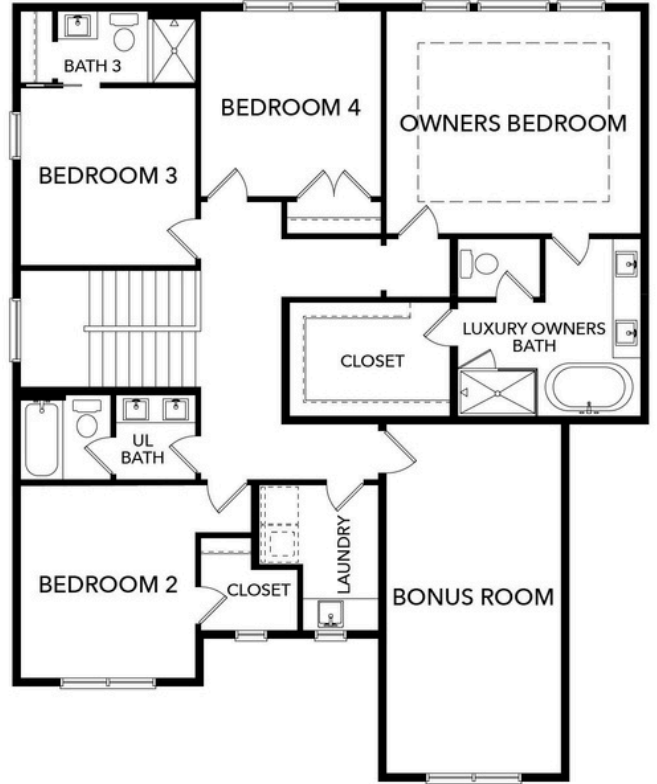

Main Level

- Gourmet Kitchen featuring large island and walk-in pantry
- Great room w/ fireplace overlooking dinette
- Sunroom w/ grill deck
- Pocket office, mudroom, flex room, and powder bath

Upper Level

- Owners suite w/ box vault ceilings and luxury owners bath
- 3 additional bedrooms, hall bath and ensuite
- Laundry and bonus room

Lower Level

- Rec and game room w/ walk-out basement
- Wet bar
- 2 additional bedrooms and additional bath

STONEGATE BUILDERS

HEIDI MAURER
952-484-8351
hmaurer@stonegatebuilders.com

MAIN LEVEL

UPPER LEVEL

LOWER LEVEL

EASTBROOKE

The Jefferson A Model
7275 61st Street S
COTTAGE GROVE, MN

6 Bedrooms
4 Baths
4,157 Sq Ft
3-Car Garage