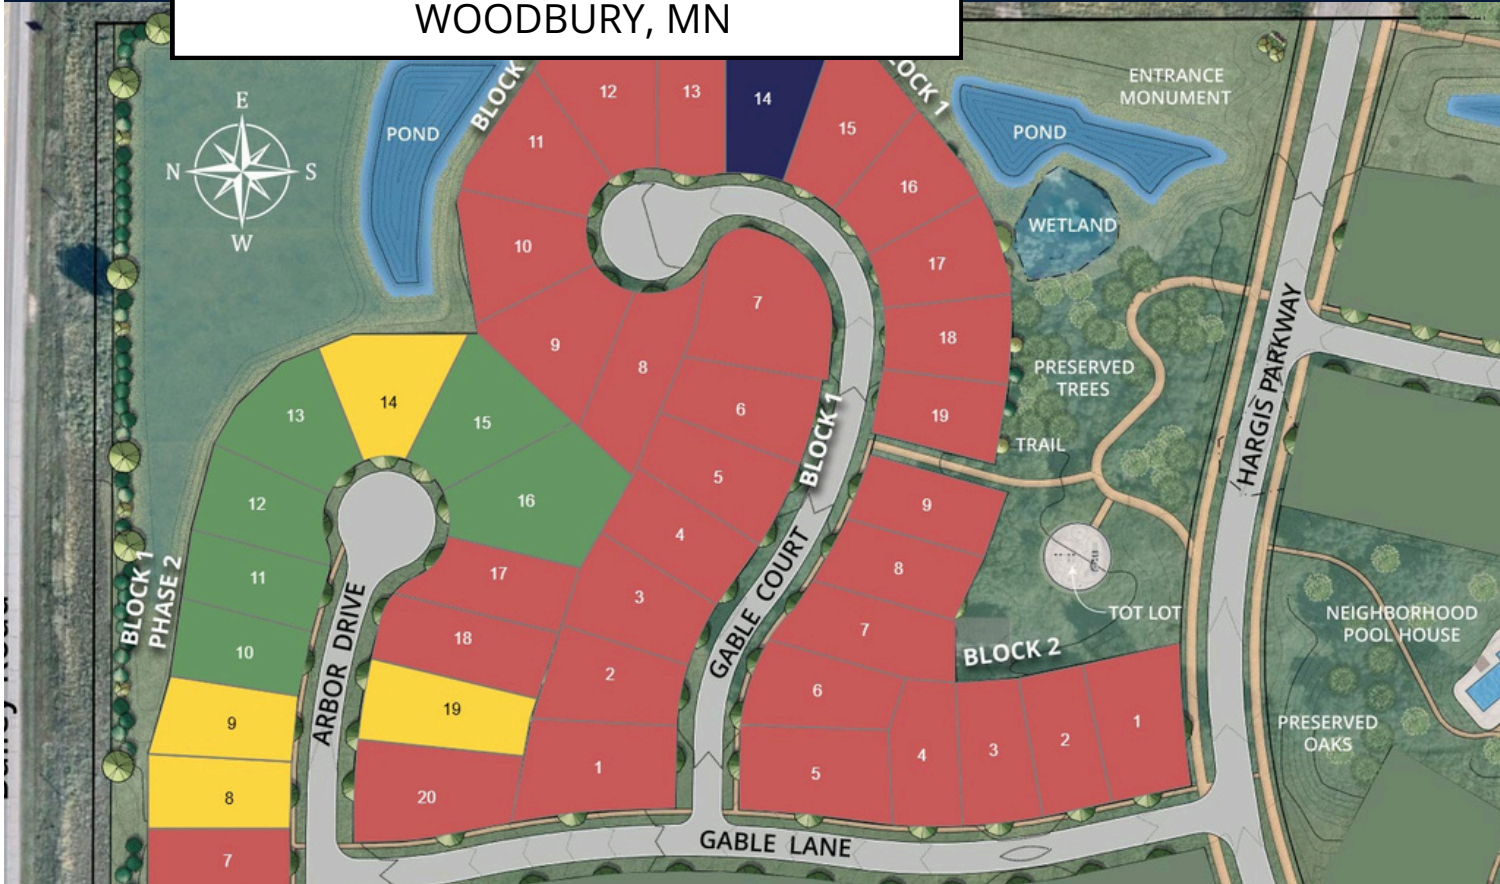

WOODBURY, MN

- STONEGATE MODEL
- QUICK MOVE-IN HOMES (QMI)
- SOLD

Quick Move-In Homes

LOT #	HOME PLAN	ADDRESS	LOT TYPE	AVAILABILITY
8	Smithtown D	4036 Arbor Drive	WO	Coming Soon
9	Halstead A	4030 Arbor Drive	WO	Coming Soon
14	Palmer E	4000 Arbor Drive	LO	Coming Soon
19	Palmer E	4029 Arbor Drive	LO	Coming Soon

Model Home

LOT #	HOME PLAN	ADDRESS	LOT TYPE	AVAILABILITY
14	Palmer E	4153 Gabel Court	LO	Now

Jodie Simon | Stonegate Builders
651-983-3835 | jsimon@stonegatebuilders.com

WOODBURY, MN

Lot Availability

PHASE 2 - BLOCK 1			
LOT #	LOT TYPE	ADDRESS	LOT PRICE
10	WO	4024 Arbor Drive	\$ 12,000.00
11	WO	4018 Arbor Drive	\$ 14,000.00
12	LO	4012 Arbor Drive	\$ 12,000.00
13	LO	4006 Arbor Drive	\$ 14,000.00
15	LO	4003 Arbor Drive	\$ 12,000.00
16	LO	4009 Arbor Drive	\$ 14,000.00

LOT TYPES:

FB = FULL BASEMENT / LO = LOOKOUT / WO = WALK OUT

Jodie Simon | Stonegate Builders
651-983-3835 | jsimon@stonegatebuilders.com

stonegatebuilders.com