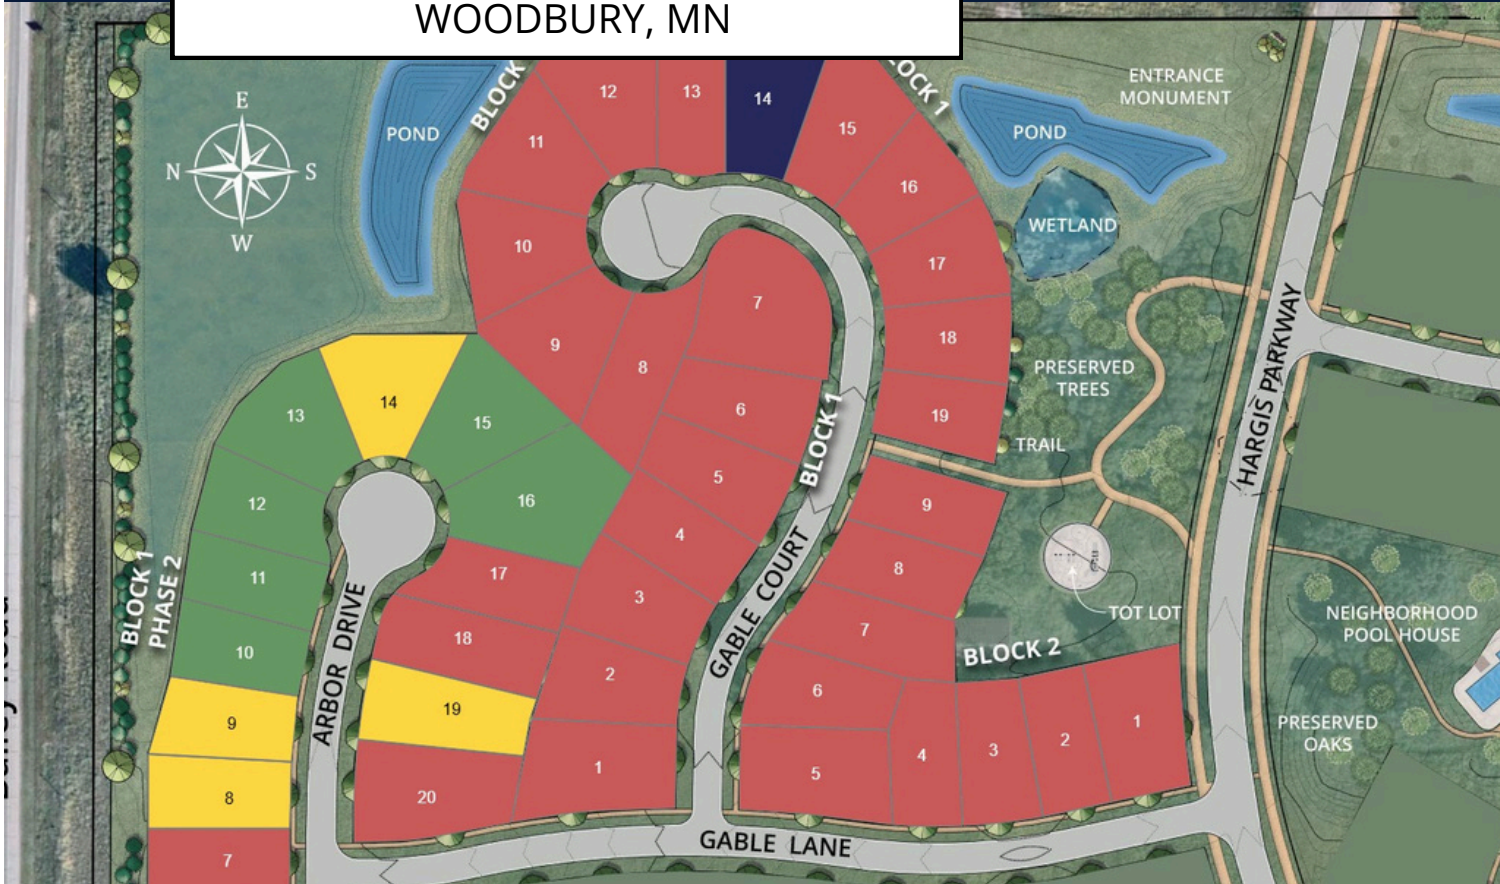

# WOODBURY, MN

- STONEGATE MODEL
- QUICK MOVE-IN HOMES (QMI)
- SOLD

## Quick Move-In Homes

LOT #	HOME PLAN	ADDRESS	LOT TYPE	AVAILABILITY
8	Smithtown D	4036 Arbor Drive	WO	Coming Soon
9	Halstead A	4030 Arbor Drive	WO	Coming Soon
14	Palmer E	4000 Arbor Drive	LO	Coming Soon
19	Palmer E	4029 Arbor Drive	LO	Coming Soon

### Lot Availability

PHASE 2 - BLOCK 1			
LOT #	LOT TYPE	ADDRESS	LOT PRICE
10	WO	4024 Arbor Drive	\$ 152,000
11	WO	4018 Arbor Drive	\$ 154,000
12	LO	4012 Arbor Drive	\$ 152,000
13	LO	4006 Arbor Drive	\$ 154,000
15	LO	4003 Arbor Drive	\$ 151,000
16	LO	4009 Arbor Drive	\$ 153,000

#### LOT TYPES:

FB = FULL BASEMENT / LO = LOOKOUT / WO = WALK OUT

Jodie Simon | Stonegate Builders  
651-983-3835 | jsimon@stonegatebuilders.com

[stonegatebuilders.com](http://stonegatebuilders.com)