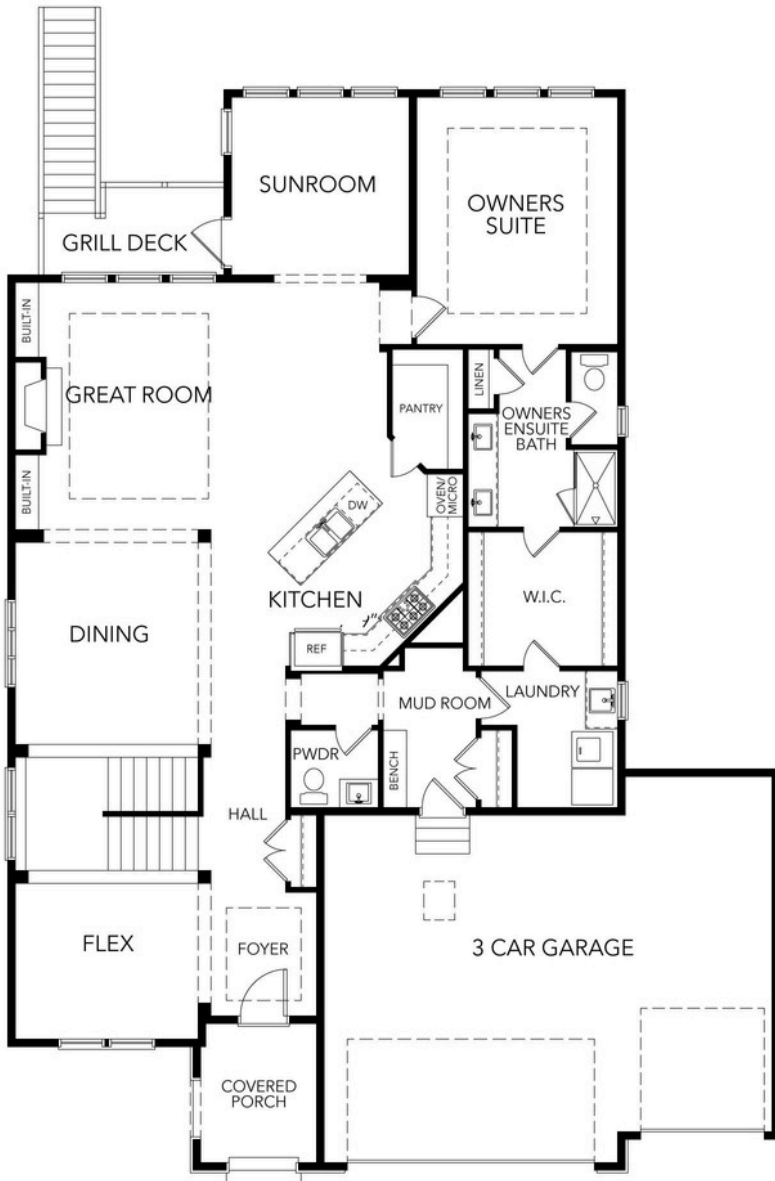

MAIN LEVEL

LOWER LEVEL

The Smithtown D Model
 4036 Arbor Drive
 WOODBURY, MN

3 Bedrooms
 3 Baths
 3,364 Sq Ft
 3-Car Garage

STONEGATEBUILDERS.COM