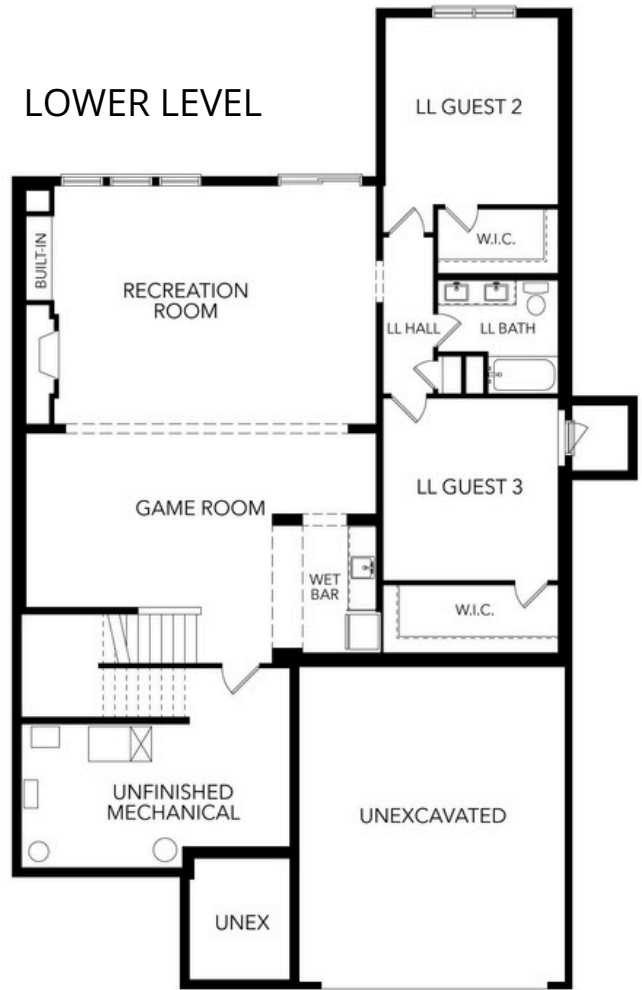

MAIN LEVEL

LOWER LEVEL

The Smithtown D Model
 4036 Arbor Drive
 WOODBURY, MN

3 Bedrooms
 3 Baths
 3,364 Sq Ft
 3-Car Garage

STONEGATEBUILDERS.COM