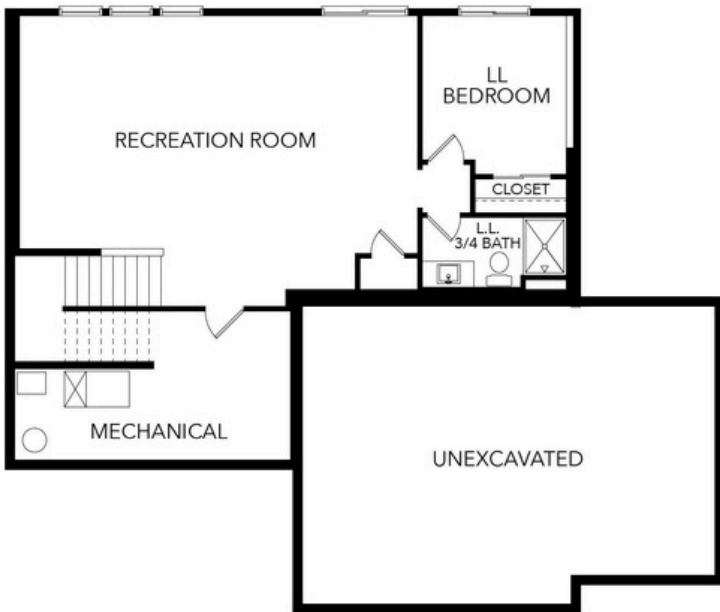

MAIN LEVEL

UPPER LEVEL

LOWER LEVEL

THE EDGE AT  
EASTBROOKE

The Abby B  
6135 Harkness Lane S  
COTTAGE GROVE, MN

4 Bedrooms  
4 Baths  
3,254 Sq Ft  
3-Car Garage

STONEGATEBUILDERS.COM