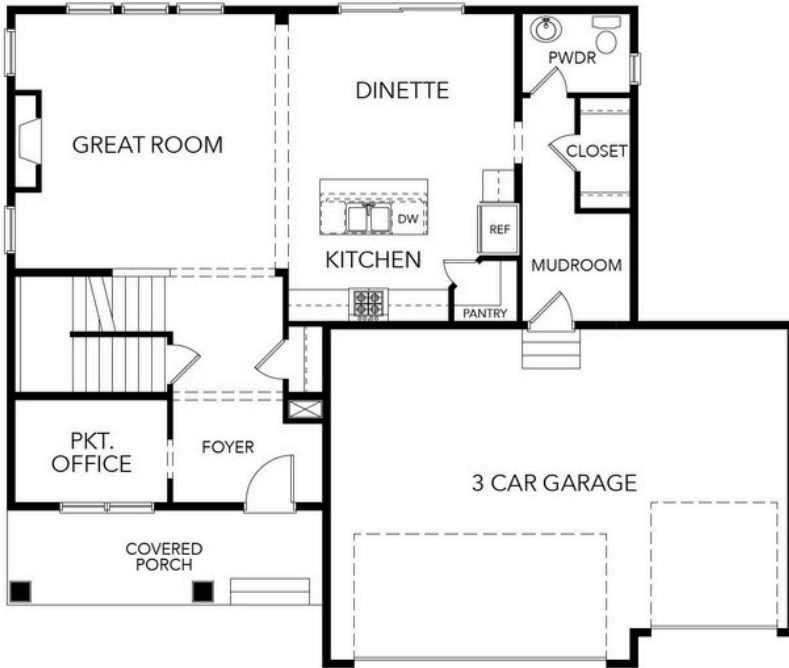

MAIN LEVEL

UPPER LEVEL

LOWER LEVEL

THE EDGE AT  
EASTBROOKE

The Abby B  
6135 Harkness Lane S  
COTTAGE GROVE, MN

4 Bedrooms  
4 Baths  
3,254 Sq Ft  
3-Car Garage

STONEGATEBUILDERS.COM