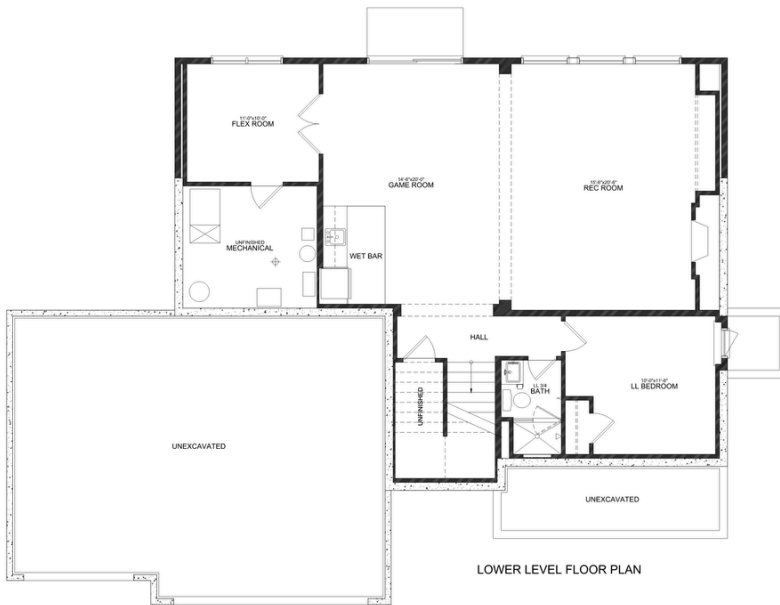

MAIN LEVEL

MAIN LEVEL FLOOR PLAN

UPPER LEVEL

LOWER LEVEL

LOWER LEVEL FLOOR PLAN

FOXWOOD

Harriet A
9591 Eagle Ridge Way
CHANHASSEN, MN

5 Bedrooms
5 Baths
4,380 Sq Ft
3-Car Garage