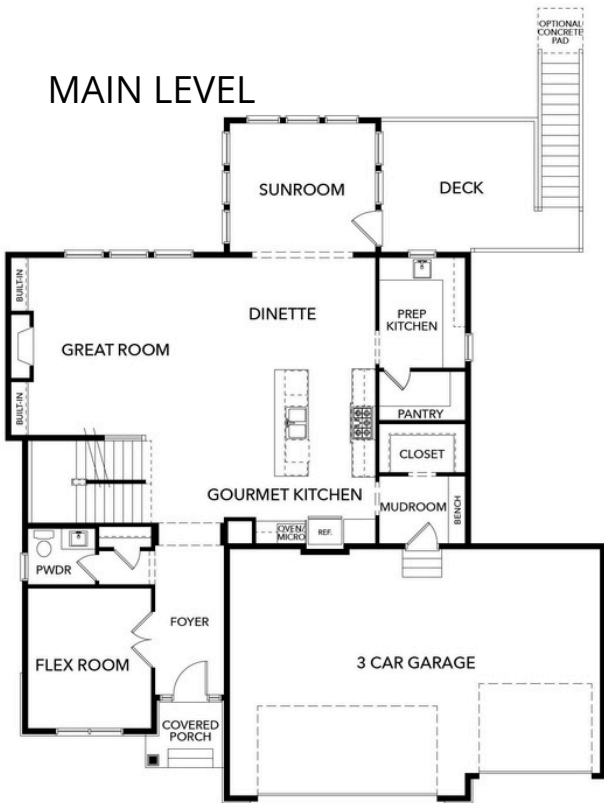

MAIN LEVEL

UPPER LEVEL

LOWER LEVEL

EVANSWOOD

Jefferson C
10217 Peony Lane N
MAPLE GROVE, MN

5 Bedrooms
5 Baths
4,160 Sq Ft
3-Car Garage

STONEGATEBUILDERS.COM