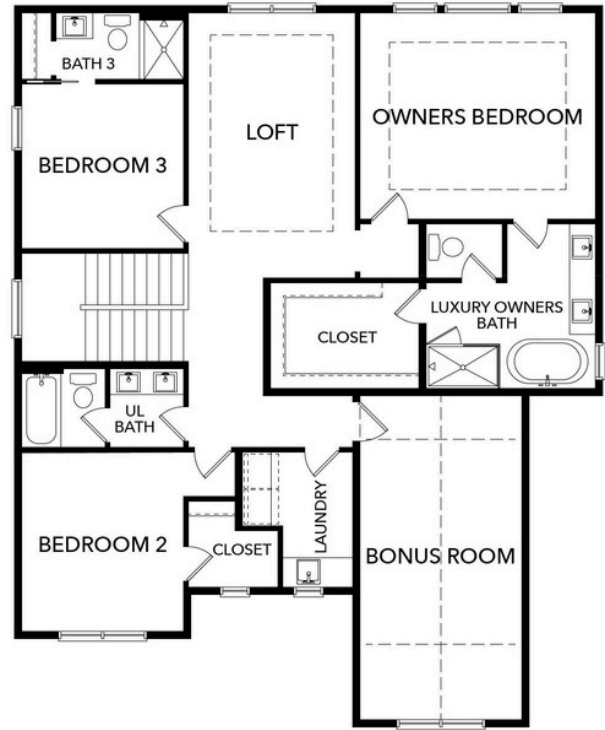

MAIN LEVEL

UPPER LEVEL

LOWER LEVEL

EVANSWOOD

Jefferson C
10217 Peony Lane N
MAPLE GROVE, MN

5 Bedrooms
5 Baths
4,160 Sq Ft
3-Car Garage

STONEGATEBUILDERS.COM