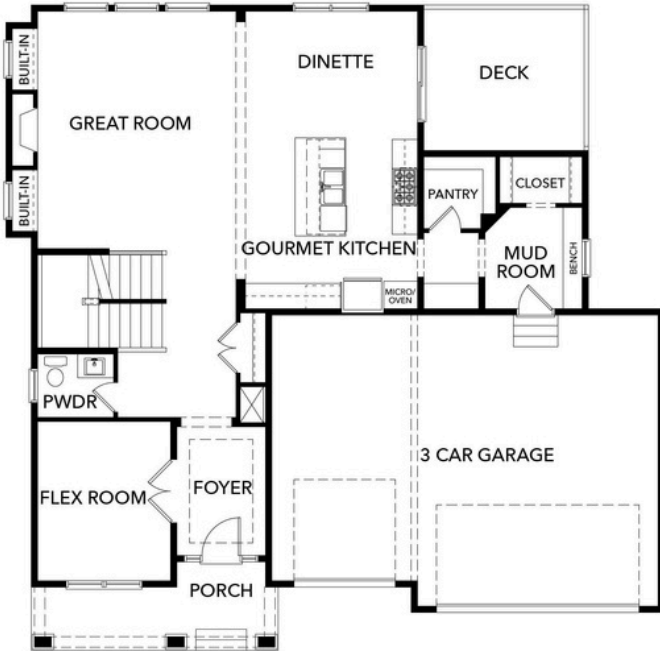

MAIN LEVEL

UPPER LEVEL

LOWER LEVEL

HUNTERS BROOK

Riley E
5548 Rolling Hills Parkway
VICTORIA, MN

5 Bedrooms
5 Baths
4,300 Sq Ft
3-Car Garage

STONEGATEBUILDERS.COM