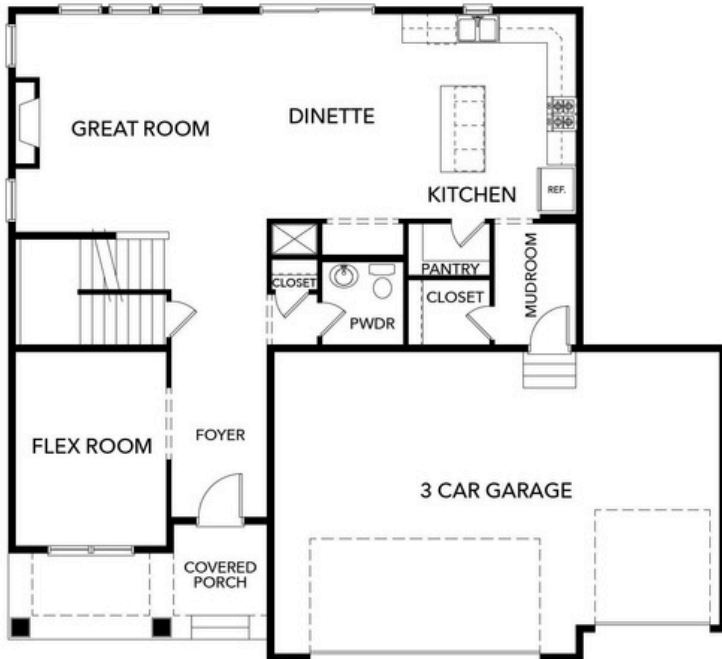

## MAIN LEVEL

## UPPER LEVEL

## LOWER LEVEL

# THE EDGE AT EASTBROOKE

The Louise B  
 6188 Harkness Lane S  
 COTTAGE GROVE, MN

4 Bedrooms  
 4 Baths  
 3,372 Sq Ft  
 3-Car Garage

STONEGATEBUILDERS.COM