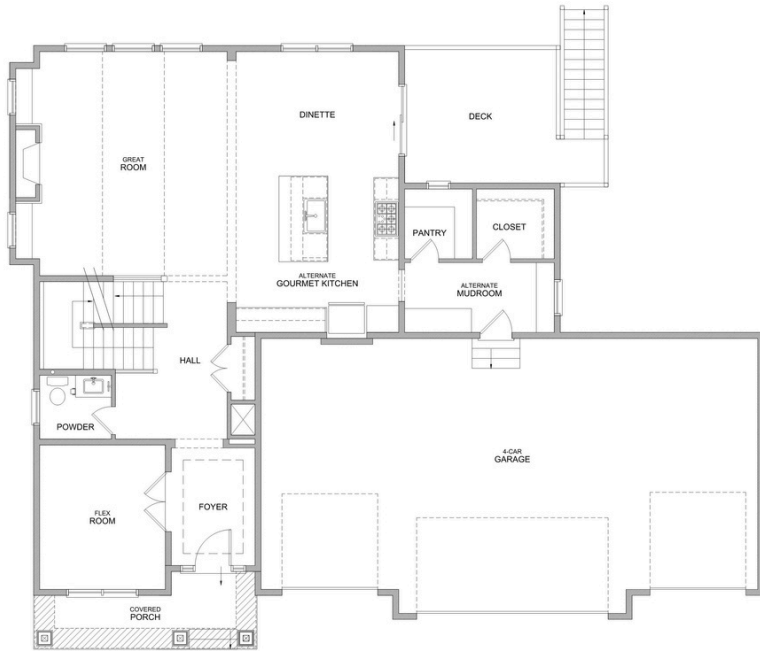

MAIN LEVEL

UPPER LEVEL

LOWER LEVEL

FOXWOOD

Geneva B

9575 Eagle Ridge Way
CHANHASSEN, MN

6 Bedrooms

5 Baths

4,385 Sq Ft

4-Car Garage

STONEGATEBUILDERS.COM

Pricing, specifications, terms and conditions are subject to change without notice. Photographs are for illustrative purposes only and may show options that are not available or for an additional cost. All plan illustrations are artist's concept and are not part of a legal contract. Note that plan square footages and room dimensions may vary according to elevation and options selected. Home is subject to prior sale or withdrawal from the market. E.&O.E. Feb. 2023. See our New Home Specialists for details. License #BC002459