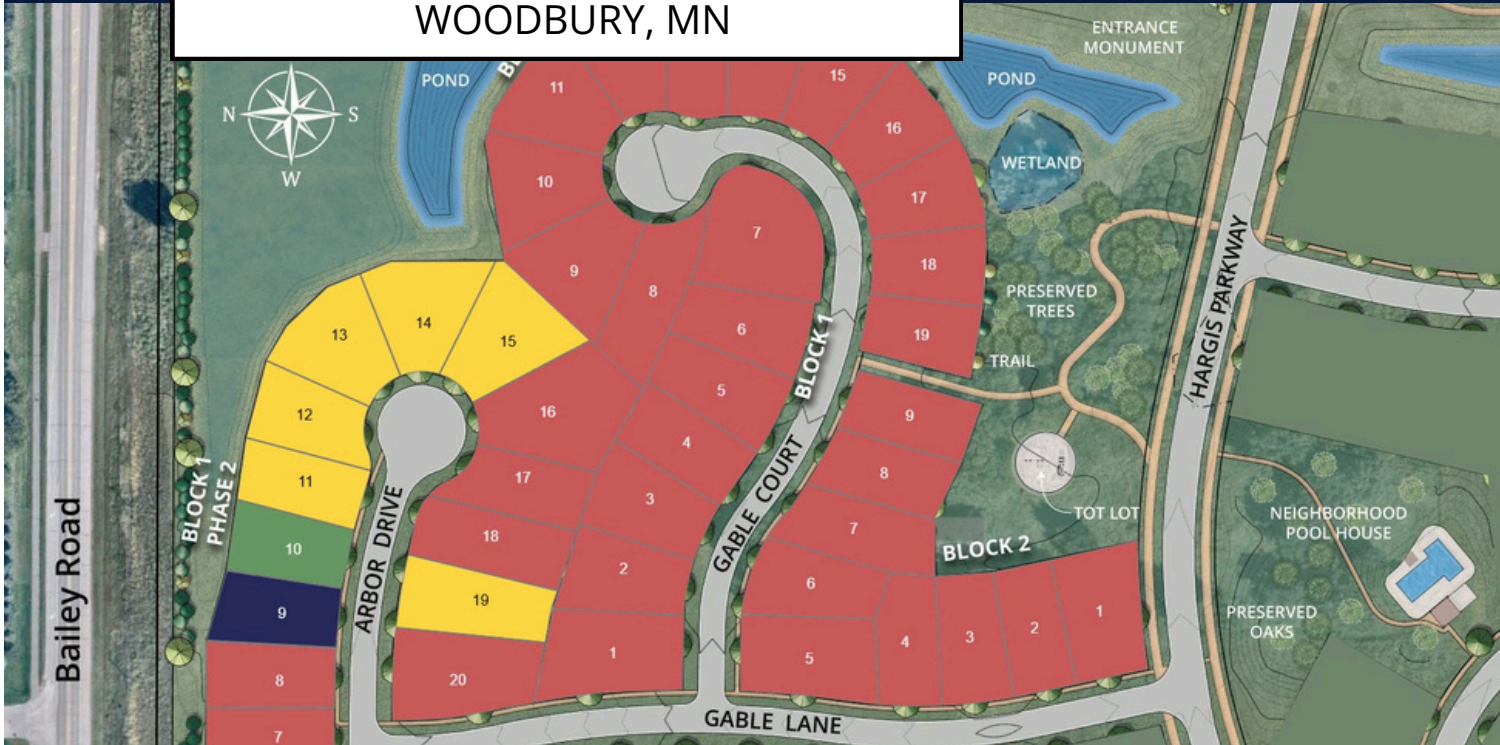

# ARBOR RIDGE WOODBURY, MN

- STONEGATE MODEL
- QUICK MOVE-IN HOMES (QMI)
- SOLD

## Quick Move-In Homes

LOT #	HOME PLAN	ADDRESS	LOT TYPE	AVAILABILITY
11	Maxwell C	4018 Arbor Drive	WO	Coming Soon
12	Halstead A	4012 Arbor Drive	LO	Coming Soon
13	Maxwell A	4006 Arbor Drive	LO	Coming Soon
14	Palmer E	4000 Arbor Drive	LO	Available Now
15	Palmer A	4003 Arbor Drive	LO	Available Now
19	Palmer E	4029 Arbor Drive	LO	Available Now

### Lot Availability

PHASE 2 - BLOCK 1			
LOT #	LOT TYPE	ADDRESS	LOT PRICE
10	WO	4024 Arbor Drive	\$ 160,000

#### LOT TYPES:

FB = FULL BASEMENT / LO = LOOKOUT / WO = WALK OUT

Jodie Simon | Stonegate Builders  
651-983-3835 | jsimon@stonegatebuilders.com

[stonegatebuilders.com](http://stonegatebuilders.com)